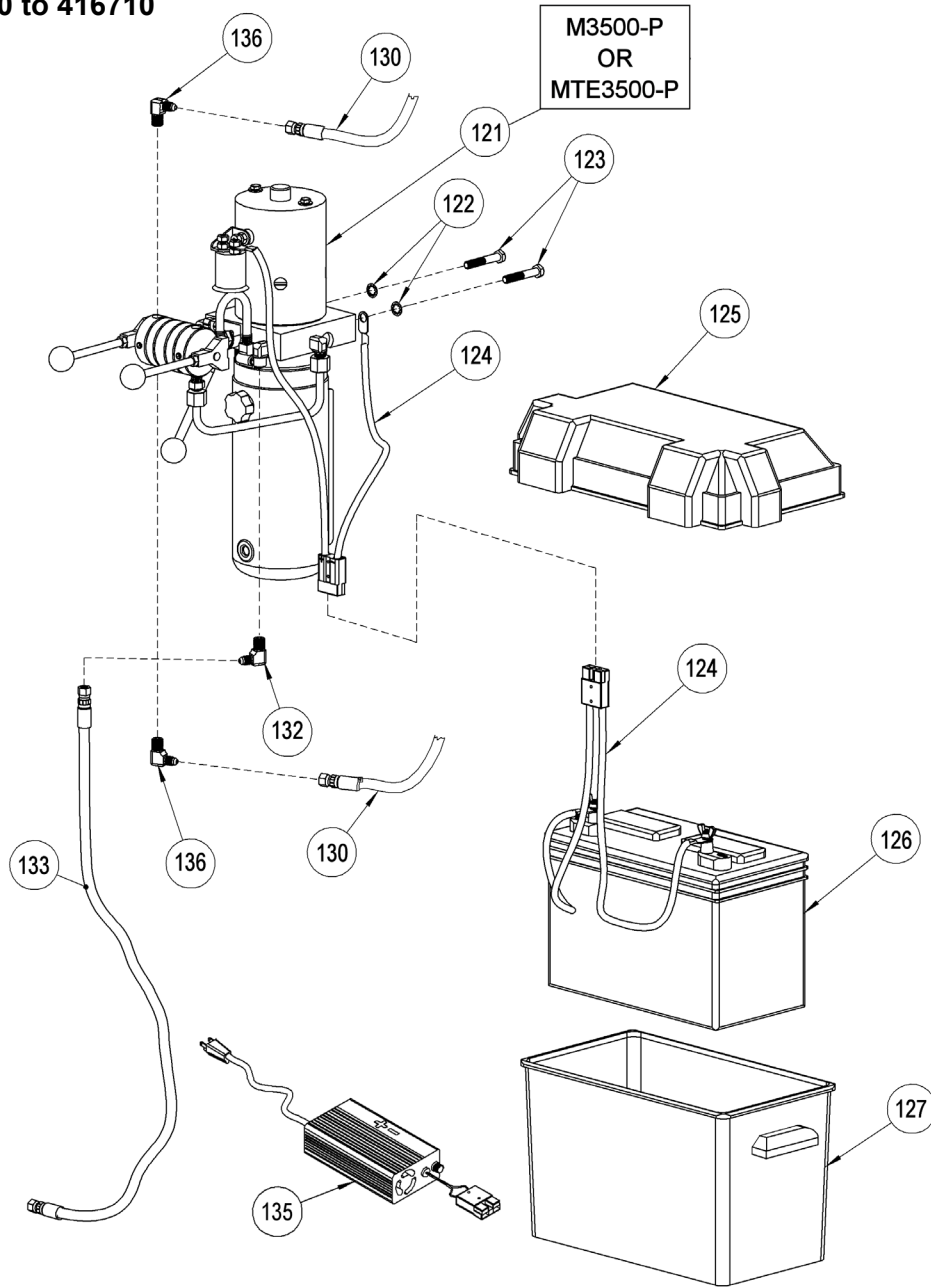

Parts Diagram for DC Power Lift and Tilt Components

Used on Morse Model 520SS-115 Two-Stage Stainless Steel Vertical-Lift Drum Pourer with serial number 400000 to 416710

ITEM	QTY.	PART #	DESCRIPTION
121	1	M3500-P (SHOWN)	HYD POWER PACK, -115
121	1	MTE3500-P	HYD POWER PACK, -115 MTE
122	2	1474SS-P	WASHER, 3/8 SPLIT LOCK, SS
123	2	82SS-P	HHCS, 3/8-16 X 2-1/4, SS
124*	2	405-P	HARNESS, CABLE, 25/25, 500 600
125	1	1728-P	TOP, BATTERY BOX, 400, 285A-BP

ITEM	QTY.	PART #	DESCRIPTION
126	1	388-P	BATTERY, 12V DC
127	1	1729-P	BOTTOM, BATTERY BOX, 400
130	2	3572-P	HYD HOSE ASM, 2X PT, 156"
132	1	765-P	HYD FIT, MALE ELBOW, FLARE 400
133	1	3573-P	HYD HOSE ASM, VERT, CYL, 45"
135	1	391-P	CHARGER 12V 50HZ 60HZ 100-240V
136	2	6648-P	HYD FIT, EL, SAE 4, FLARE

* Recommended spare parts