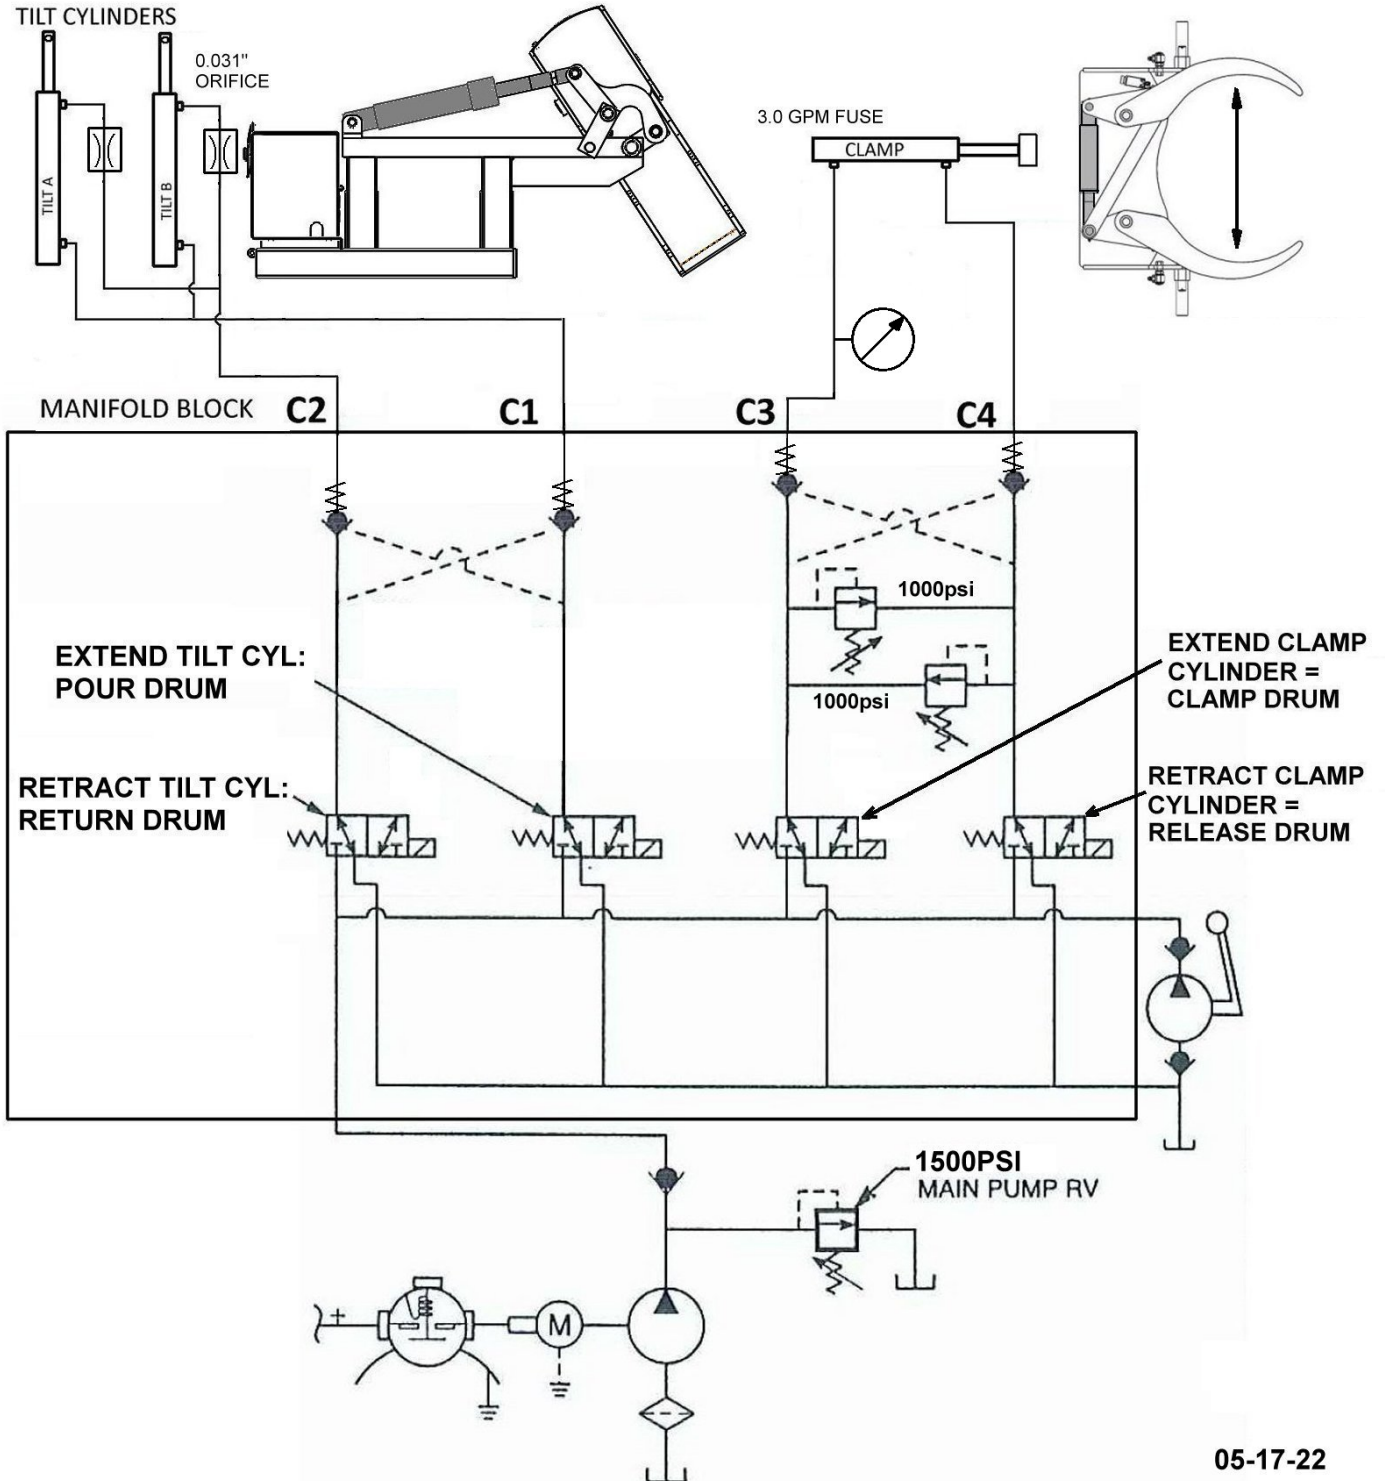

Hydraulic Schematic for Morse Model 290F with Serial Number 291995 to _____

MORSE MODEL 290F
HYDRAULIC SCHEMATIC

05-17-22