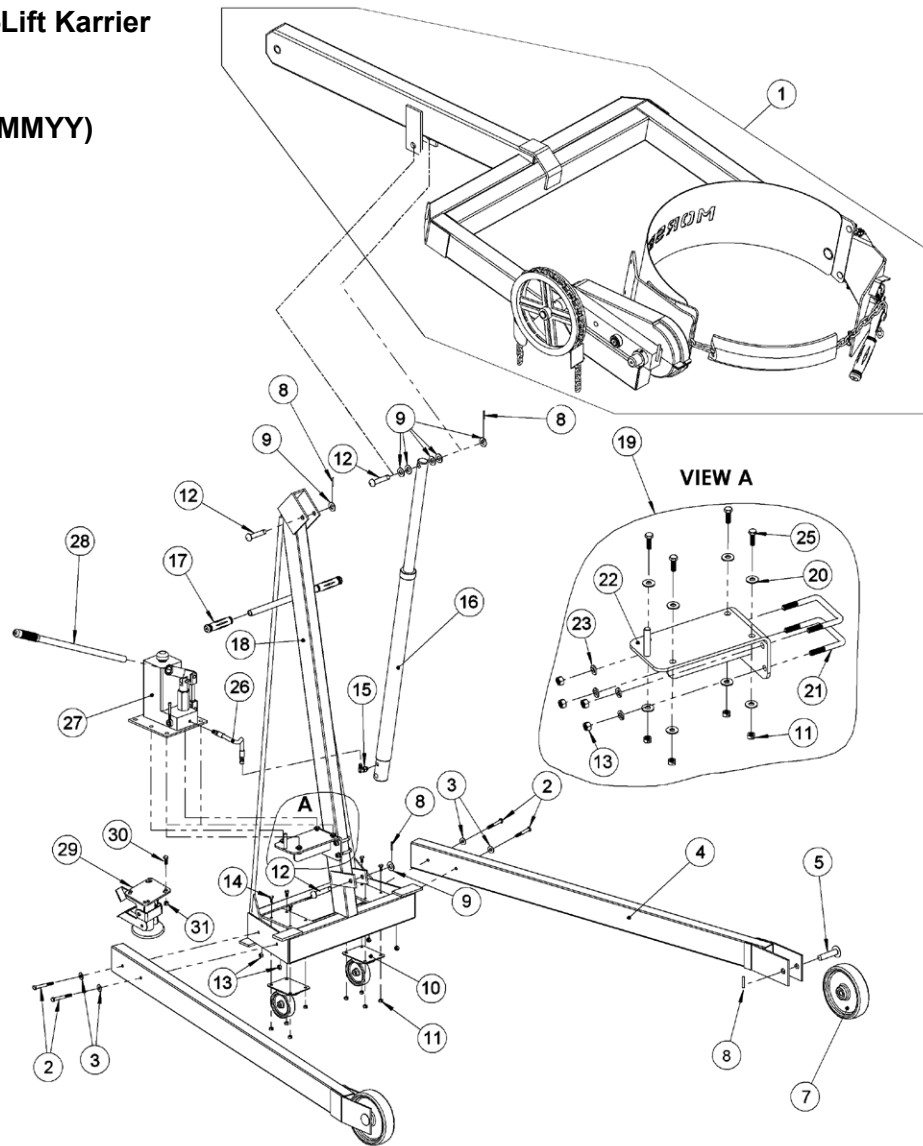

Morse Stainless Steel Hydra-Lift Karrier
with Manual Lift and Tilt
Model 400A-72SS with
Serial Number 0409 to 0117 (MMYY)

ITEM	QTY.	PART #	DESCRIPTION
1	1	4519-72SS-P	OVERHEAD ASM, MOR, 400A-72SS
2	4	1521SS-P	HHCS, 3/8-16 X 3, SS
3	4	1166SS-P	WASHER, 3/8 USS, SS
4	2	134SS-P	LEG WELD, 400A-72SS
5	2	704SS-P	AXLE, 3/4", 400 SS
7 *	2	87-P	WHEEL, MORTUF, 8", 3/4" BRG
8	3	64SS-P	ROLL PIN, 3/16 X 1-1/4, SS
9	7	17SS-P	WASHER, 5/8 SAE 1-5/16 OD, SS
10 *	2	3308-P	CASTER, 4" SWIVEL, DBL RACE
11	12	3920SS-P	NUT, 5/16-18 NYLON LOCK, SS
12	3	138SS-P	CLEVIS PIN, 400 SS
13	8	3981SS-P	NUT, 3/8-16 NYLON LOCK, SS
14	8	215SS-P	HHCS, 5/16-18 X 5/8, SS
15	1	3610-P	HYD FIT, MALE ELBOW, SAE
16	1	782-P	CYLINDER, 1.5 X 22.625, 782-P

ITEM	QTY.	PART #	DESCRIPTION
17	2	136-P	GRIP, HANDLE 7/8" X 4-3/4"
18	1	135SS-P	TOWER WELD, 400A-72SS
19	1	3679SS-P	KIT, SS PUMP MOUNT PLATE ML MT
20	8	1570SS-P	WASHER, 5/16 SAE 3/4 OD, SS
21	2	3641SS-P	U-BOLT, 3/8-16 SS, PUMP MOUNT
22	1	3642WSS-P	MOUNT PLATE WELD, SS ML
23	4	1474SS-P	WASHER, 3/8 SPLIT LOCK, SS
25	4	35SS-P	HHCS, 5/16-18 X 1, SS
26	1	766-P	HYD HOSE ASM, 12"
27	1	96MK1939-P	PUMP, HYD, HAND STAR
28	1	96CP13-23	HANDLE, LEVER W/ GRIP, STAR
29	1	2386-P	FLOOR LOCK, STEP DOWN 5-3/4"
30	4	535SS-P	HHCS, 3/8-16 X 1-1/4, SS
31	4	3981SS-P	NUT, 3/8-16 NYLON LOCK, SS