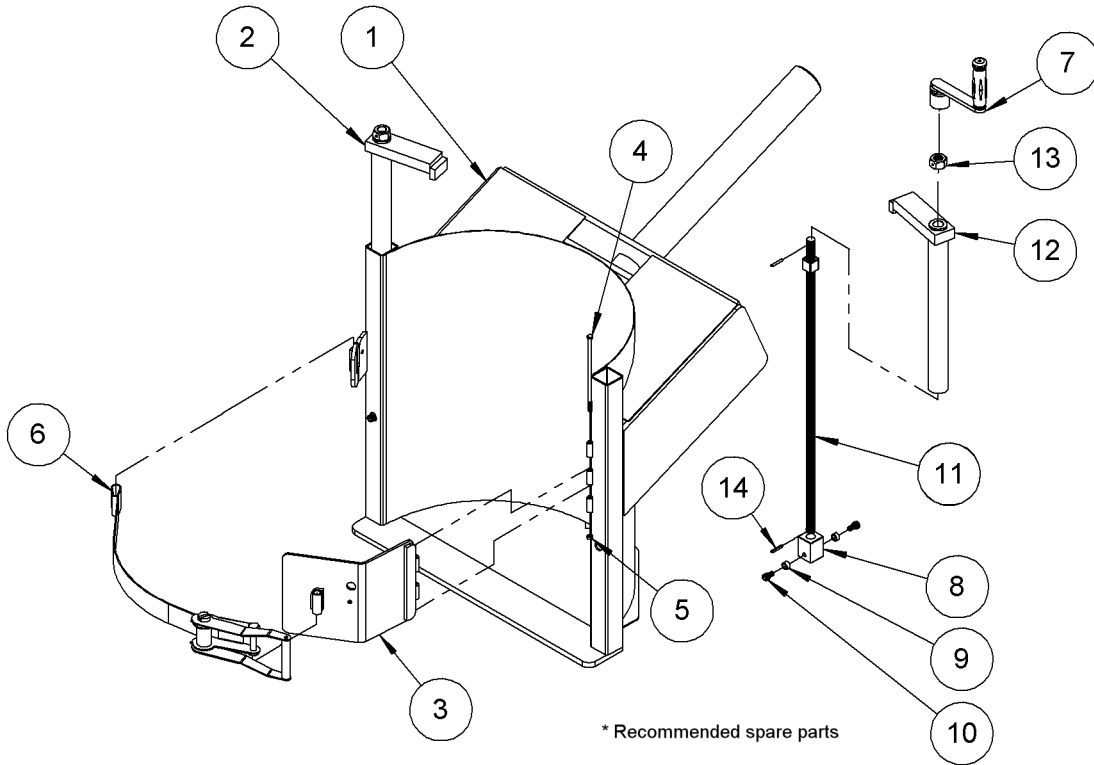

Parts Diagram for Morse Part # 5363-P Drum Holder (Saddle) Assembly
Serial Number 265843 to _____

ITEM NO.	PART NUMBER	DESCRIPTION	QTY.
1	5364-P	SADDLE WELD, 309, 310	1
2	4553F-P	CLAMP WELD / SCREW ASM 310	2
3	5368-P	RATCHET PLATE WELD, 309, 310	1
4	1296-P	HHCS, 1/4-20 X 7-1/2 GR5	1
5	1297-P	NUT, 1/4-20 REV HEX LOCK	1
6*	4449-P	STRAP RATCHET ASM, 2' X 3'	1
7	3145-P	HAND CRANK, W/ SOCKET, 310	1
8	3269-P	CLAMP NUT BLOCK, 310	1
9	3271-P	CLAMP NUT BLOCK SPACER, 310	2
10	22-P	3/8 - 24 x 5/8" SHCS	1
11	3272-P	CLAMP SCREW WELD, 310	2
12	4553-P	CLAMP PIPE W/ BEARING WELD, 310	1
13	1545-P	NUT, 7/8 - 9 FINISH HEX	1
14	64-P	ROLL PIN, 3/16 X 1-1/4	2