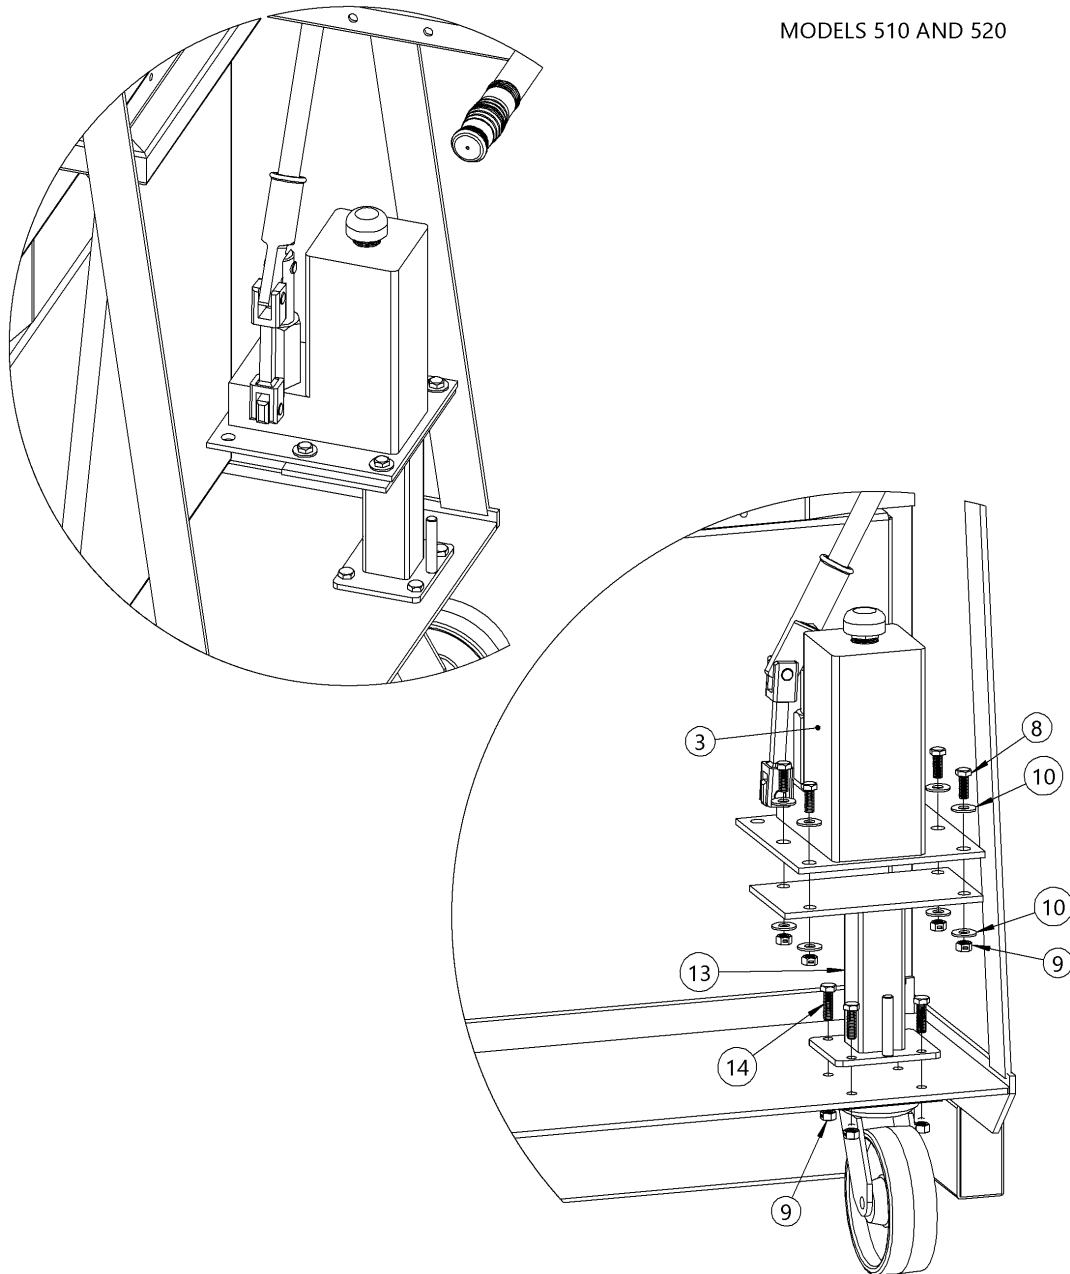

Parts Diagram for Morse Part # 5952-P Hand Pump Mount used on model 510 & 520

MODELS 510 AND 520

ITEM NO.	PART NUMBER	DESCRIPTION	QTY.
3	96MK1939-P	PUMP, HYD, HAND STAR	1
8	1572-P	HHCS, 3/8-16 X 1 GR2 ZINC	4
9	1169-P	NUT, 3/8-16 REV HEX LOCK	8
10	1166-P	WASHER, 3/8 USS 1" OD	8
13	5952-P	MOUNT, HAND PUMP, 410 510 520	1
14	535-P	HHCS, 3/8-16 X 1-1/4 GR 5 ZINC	4