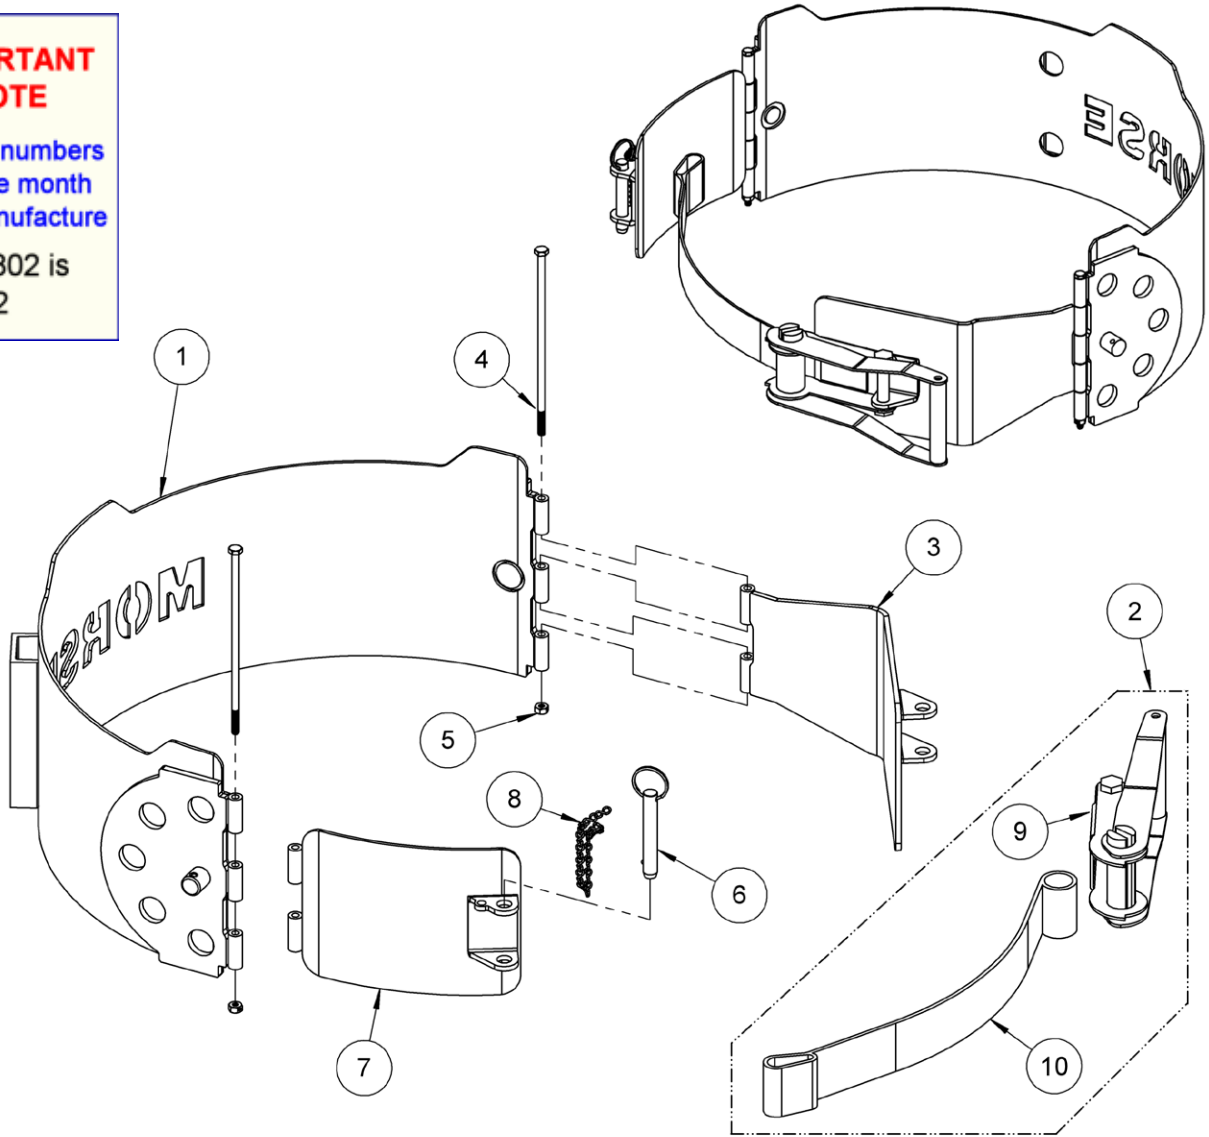

Parts Diagram for Part # 102ZSS-P Stainless Steel Drum Holder (Saddle) Assembly
Used on

- 82A-SS Series with Serial Number 0217 to 0118 (MMYY)
- Model 80i-SS with Serial Number 0816 to 0118 (MMYY)
- Model 85i-SS with Serial Number 0816 to 0118 (MMYY)

 **IMPORTANT NOTE**
4-Digit serial numbers are simply the month & year of manufacture
Example: 0802 is August 2002

ITEM	PART#	DESCRIPTION	QTY.
1	131ZSS-P	SADDLE WELD, 11GA, I-SS	1
2 *	4449SS-P	STRAP RATCHET ASM, SS, 2" X 3'	1
3	5953SS-P	RATCHET PLATE WELD, 85I-SS	1
4	1296SS-P	HHCS, 1/4-20 X 7-1/2, SS	2
5	1518SS-P	NUT, 1/4-20 NYLON LOCK, SS	2
6 *	5804SS-P	PIN, QUICK RELEASE, SS 1/2 2.5	1
7	6012SS-P	HINGED LINK, STRAP, 102ZSS-P	1
8	2680SS-P	CHAIN, KEEPER, SS	1
9	5498SS-P	RATCHET ONLY, SS, 4449SS-P	1
10	5497-P	WEB STRAP, POLYESTER, 4449-P	1

* Recommended spare parts