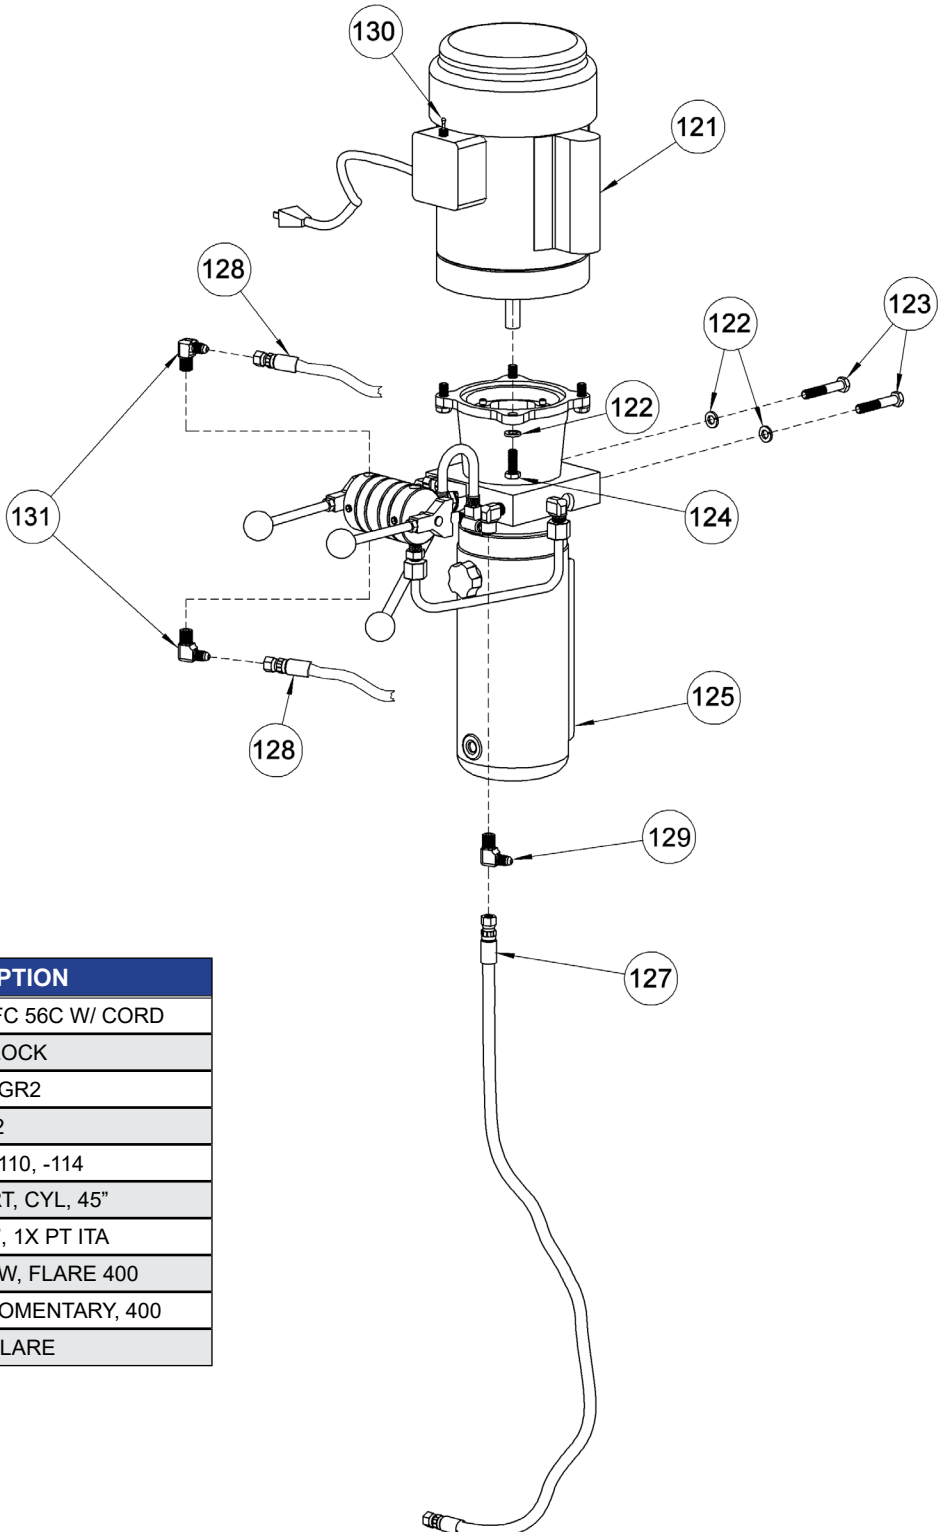

Parts Diagram for AC Power Lift and Tilt Components

Used on Morse 510 Series Single-Stage 60" Lift Vertical-Lift Drum Pourers
with serial number 400000 to _____

ITEM	QTY.	PART #	DESCRIPTION
121	1	1062-P	MOTOR 1HP 1PH TEFC 56C W/ CORD
122	6	1474-P	WASHER, 3/8 SPLIT LOCK
123	2	82-P	HHCS, 3/8-16 X 2-1/4 GR2
124	4	1572-P	HHCS, 3/8-16 X 1 GR2
125	1	M4507-P	HYD POWER PACK, -110, -114
127	1	3573-P	HYD HOSE ASM, VERT, CYL, 45"
128	2	5905-P	HYD HOSE ASM, 102", 1X PT ITA
129	1	765-P	HYD FIT, MALE ELBOW, FLARE 400
130	1	3633-P	SWITCH, TOGGLE, MOMENTARY, 400
131	2	6648-P	HYD FIT, EL, SAE 4, FLARE