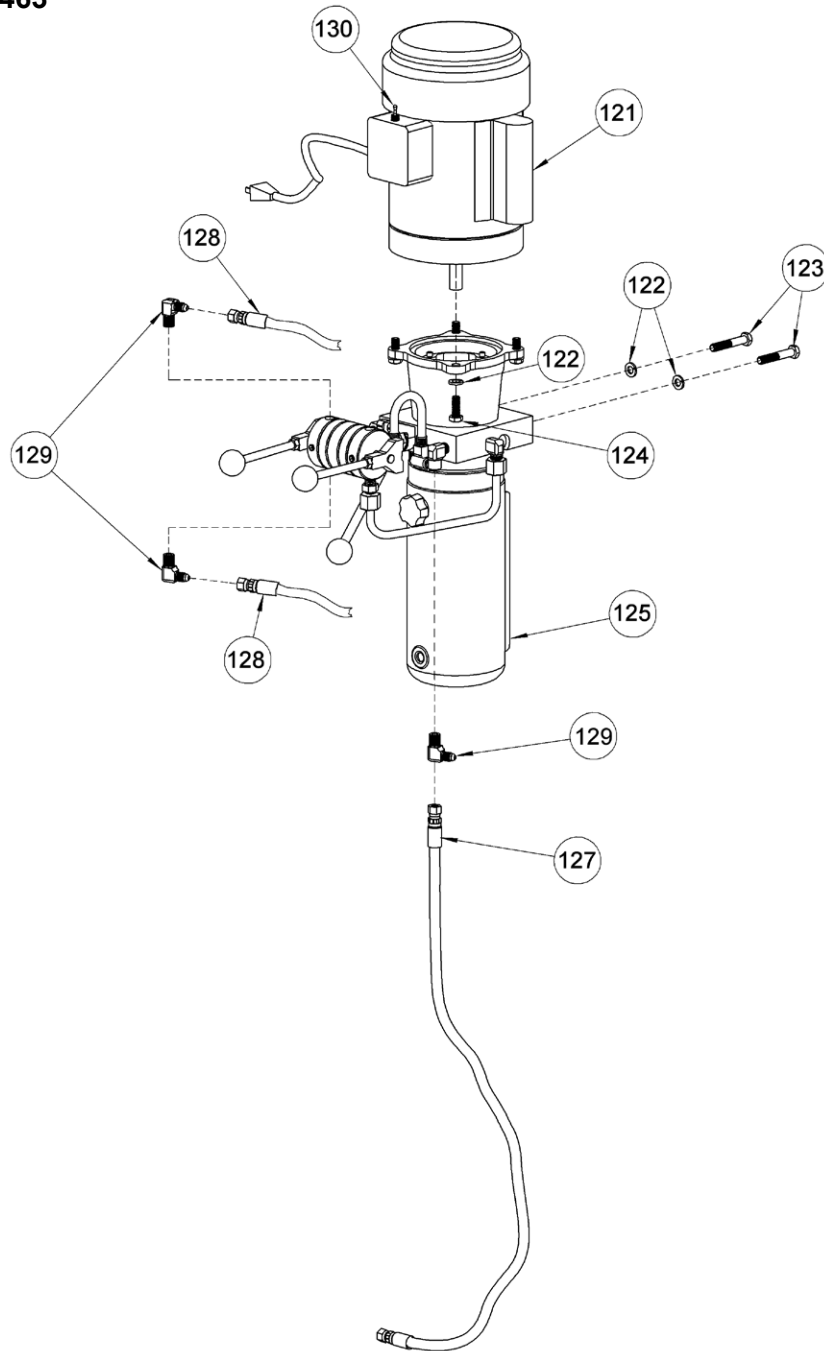

Parts List and Diagram for Morse Option # 110-515 AC Power Lift and Tilt
Used on Morse Single-Stage 60" Lift Vertical-Lift Drum Pourers
with serial # 255858 to 272463

ITEM	QTY.	PART #	DESCRIPTION
121	1	1062-P	MOTOR 1HP 1PH TEFC 56C W/ CORD
122	6	1474-P	WASHER, 3/8 SPLIT LOCK
123	2	82-P	HHCS, 3/8-16 X 2-1/4 GR2
124	4	1572-P	HHCS, 3/8-16 X 1 GR2
125	1	M4507-P	HYD POWER PACK, -110, -114

ITEM	QTY.	PART #	DESCRIPTION
127	1	3573-P	HYD HOSE ASM, VERT, CYL, 45"
128	2	3571-P	HYD HOSE ASM, 1X PT, 132"
129	3	765-P	HYD FIT, MALE ELBOW, FLARE 400
130	1	3633-P	SWITCH, TOGGLE, MOMENTARY, 400