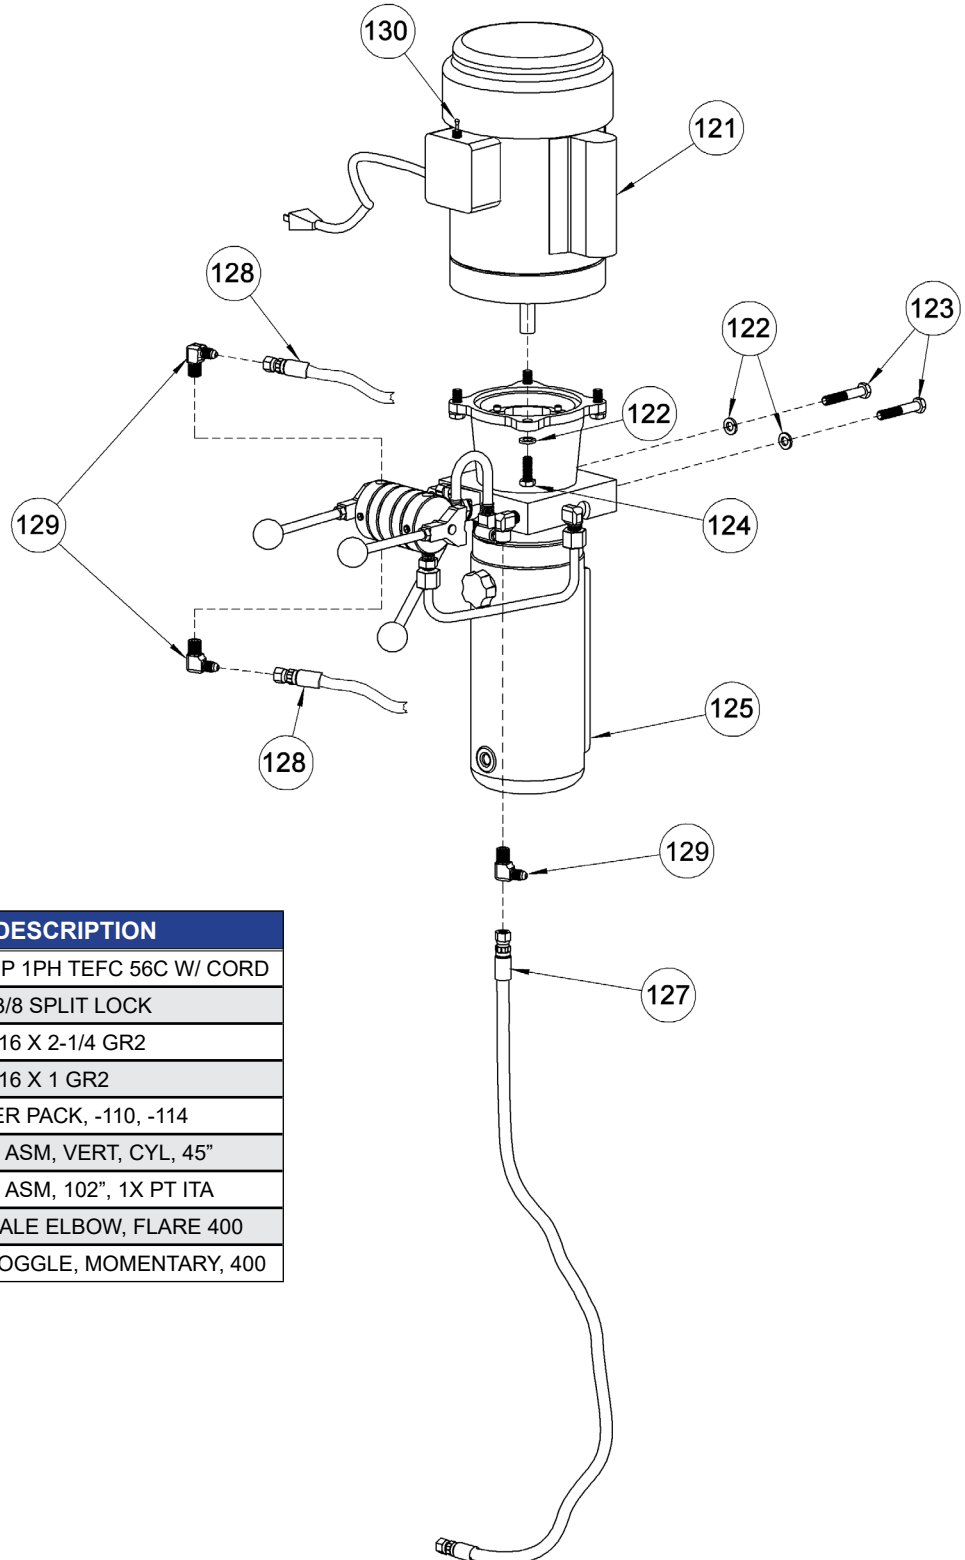

Parts List and Diagram for Morse Option # 110-515 AC Power Lift and Tilt
Used on Morse Single-Stage 60" Lift Vertical-Lift Drum Pourers
with serial number 272464 to 399999

ITEM	QTY.	PART #	DESCRIPTION
121	1	1062-P	MOTOR 1HP 1PH TEFC 56C W/ CORD
122	6	1474-P	WASHER, 3/8 SPLIT LOCK
123	2	82-P	HHCS, 3/8-16 X 2-1/4 GR2
124	4	1572-P	HHCS, 3/8-16 X 1 GR2
125	1	M4507-P	HYD POWER PACK, -110, -114
127	1	3573-P	HYD HOSE ASM, VERT, CYL, 45"
128	2	5905-P	HYD HOSE ASM, 102", 1X PT ITA
129	3	765-P	HYD FIT, MALE ELBOW, FLARE 400
130	1	3633-P	SWITCH, TOGGLE, MOMENTARY, 400