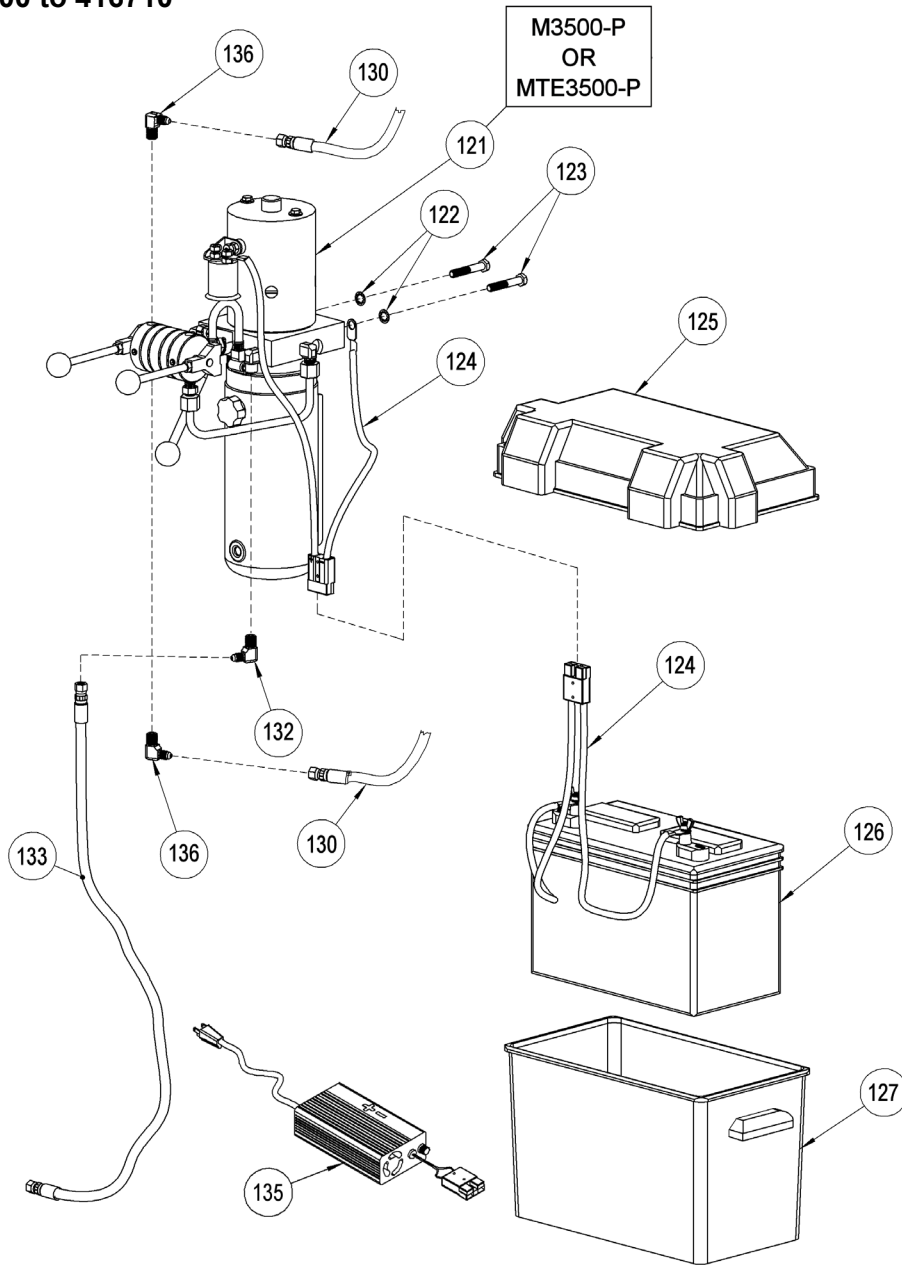

**Parts Diagram for DC Power Lift and Tilt Components
Used on Morse Model 510-115 Vertical-Lift Drum Pouter
with serial number 400000 to 416710**

ITEM	QTY.	PART #	DESCRIPTION
121	1	M3500-P (SHOWN)	HYD POWER PACK, -115
121	1	MTE3500-P	HYD POWER PACK, -115 MTE
122	2	1474-P	WASHER, 3/8 SPLIT LOCK
123	2	82-P	HHCS, 3/8-16 X 2-1/4 GR2
124*	2	405-P	HARNESS, CABLE, 25/25, 500 600
125	1	1728-P	TOP, BATTERY BOX, 400, 285A-BP

ITEM	QTY.	PART #	DESCRIPTION
126	1	388-P	BATTERY, 12V DC
127	1	1729-P	BOTTOM, BATTERY BOX, 400
130	2	5905-P	HYD HOSE ASM, 102", 1X PT ITA
132	1	765-P	HYD FIT, MALE ELBOW, FLARE 400
133	1	3573-P	HYD HOSE ASM, VERT, CYL, 45"
135	1	391-P	CHARGER 12V 50HZ 60HZ 100-240V
136	2	6648-P	HYD FIT, EL, SAE 4, FLARE

* Recommended spare parts