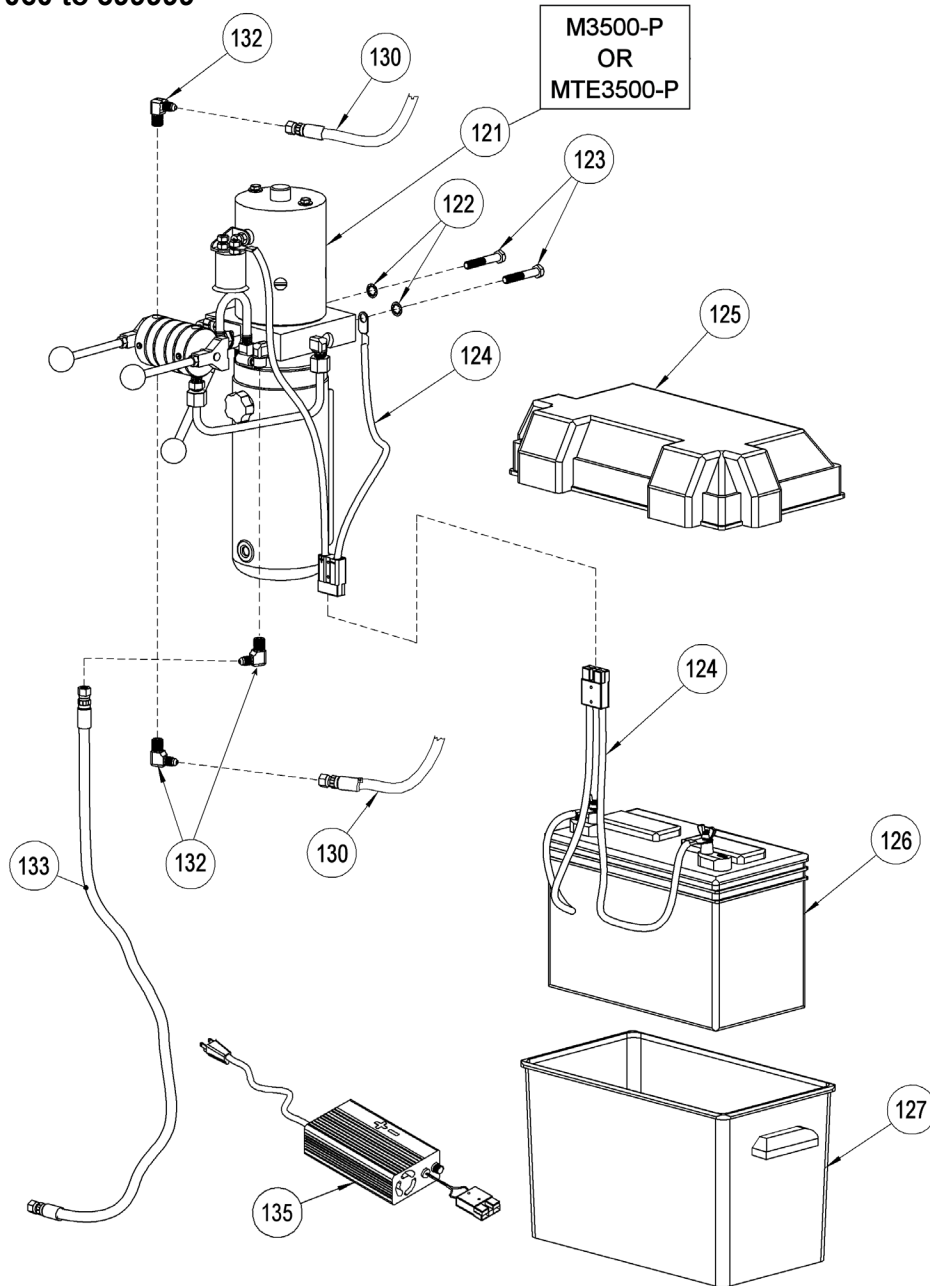

Parts Diagram DC Power Lift and Tilt Components

Used on Morse Model 520SS-115 Two-Stage Stainless Steel Vertical-Lift Drum Pourer with serial number 281060 to 399999

ITEM	QTY.	PART #	DESCRIPTION
121	1	M3500-P (SHOWN)	HYD POWER PACK, -115
121	1	MTE3500-P	HYD POWER PACK, -115 MTE
122	2	1474SS-P	WASHER, 3/8 SPLIT LOCK, SS
123	2	82SS-P	HHCS, 3/8-16 X 2-1/4, SS
124*	2	405-P	HARNESS, CABLE, 25/25, 500 600
125	1	1728-P	TOP, BATTERY BOX, 400, 285A-BP

ITEM	QTY.	PART #	DESCRIPTION
126	1	388-P	BATTERY, 12V DC
127	1	1729-P	BOTTOM, BATTERY BOX, 400
130	2	3572-P	HYD HOSE ASM, 2X PT, 156"
132	3	765-P	HYD FIT, MALE ELBOW, FLARE 400
133	1	3573-P	HYD HOSE ASM, VERT, CYL, 45"
135	1	391-P	CHARGER 12V 50HZ 60HZ 100-240V

* Recommended spare parts