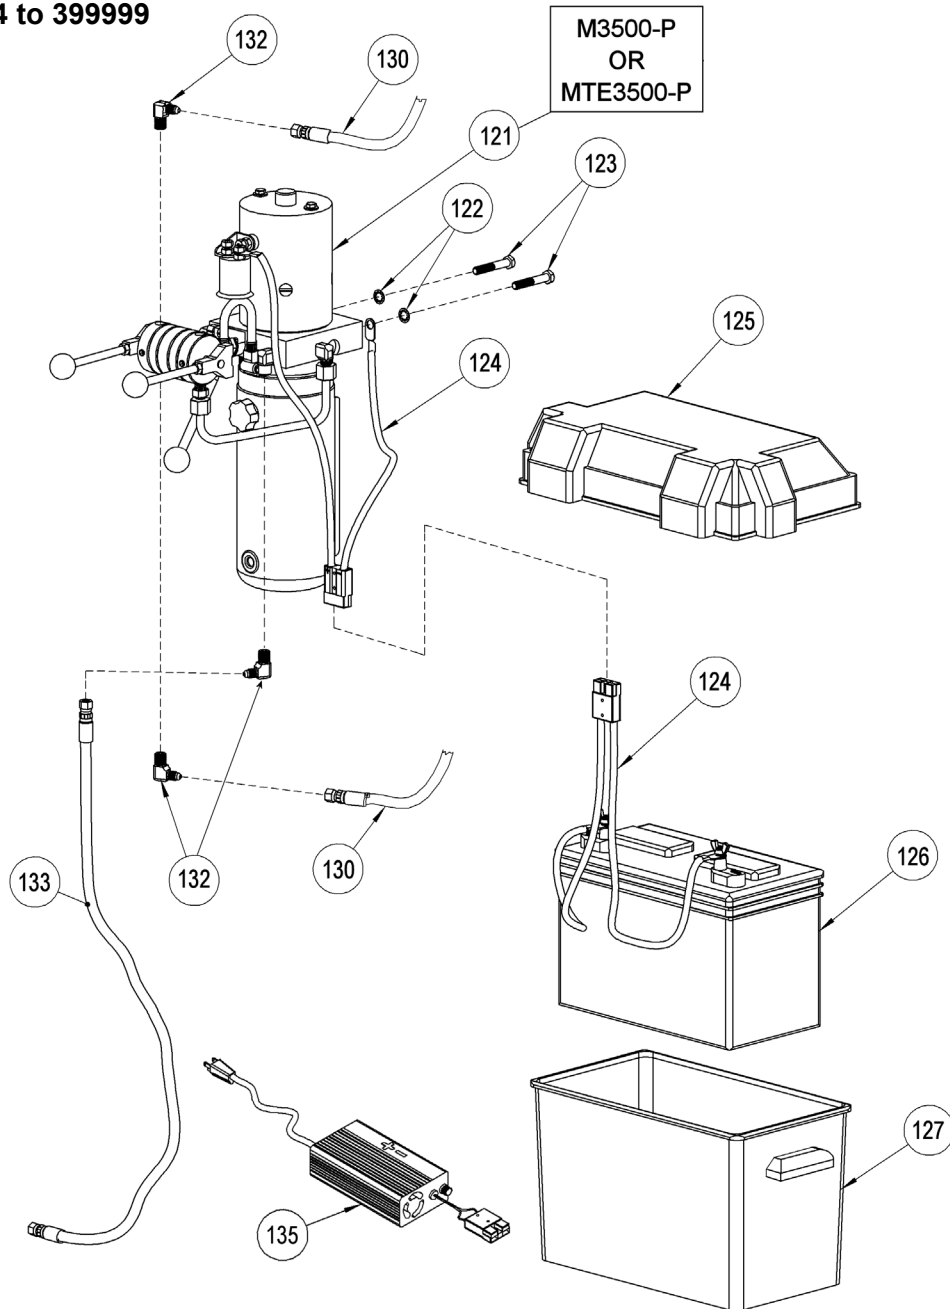

Parts Diagram for DC Power Lift and Tilt Components

Used on Morse Model 525-N-115 Two-Stage Scale-Equipped Vertical-Lift Drum Pourer
with serial number 272464 to 399999

| ITEM | QTY. | PART # | DESCRIPTION |
|------|------|-----------------|--------------------------------|
| 121 | 1 | M3500-P (SHOWN) | HYD POWER PACK, -115 |
| 121 | 1 | MTE3500-P | HYD POWER PACK, -115 MTE |
| 122 | 2 | 1474-P | WASHER, 3/8 SPLIT LOCK |
| 123 | 2 | 82-P | HHCS, 3/8-16 X 2-1/4 GR2 |
| 124* | 2 | 405-P | HARNESS, CABLE, 25/25, 500 600 |
| 125 | 1 | 1728-P | TOP, BATTERY BOX, 400, 285A-BP |

| ITEM | QTY. | PART # | DESCRIPTION |
|------|------|--------|--------------------------------|
| 126 | 1 | 388-P | BATTERY, 12V DC |
| 127 | 1 | 1729-P | BOTTOM, BATTERY BOX, 400 |
| 130 | 2 | 5816-P | HYD HOSE ASM, 114", 2X PT ITA |
| 132 | 3 | 765-P | HYD FIT, MALE ELBOW, FLARE 400 |
| 133 | 1 | 3573-P | HYD HOSE ASM, VERT, CYL, 45" |
| 135 | 1 | 391-P | CHARGER 12V 50HZ 60HZ 100-240V |

* Recommended spare parts