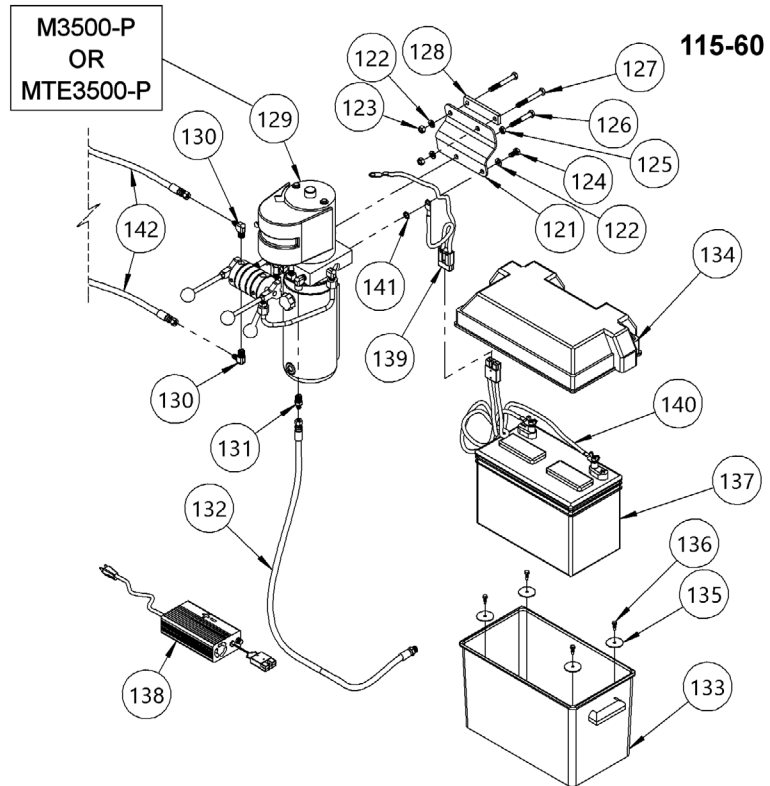

Parts List and Diagram for Morse Option # 115-60 DC Power Lift and Tilt
Used on Morse 72" Lift Hydra-Lift Drum Pourers
with 6-digit serial number 400000 to 399999
or with 4-digit serial number 0217 to 0222 (MMYY)

IMPORTANT NOTE

4-Digit serial numbers
are simply the month
& year of manufacture

Example: 0802 is
August 2002

ITEM NO.	PART NUMBER	DESCRIPTION	QTY.
121	3643-P	MOUNT PLATE, POWER PUMP	1
122	1474-P	WASHER, 3/8 SPLIT LOCK	3
123	149-P	NUT, 3/8-16 FIN HEX	2
124	1657-P	HHCS, 3/8-16 X 3/4 GR2	1
125	1165-P	NUT, 3/8-16 JAM	1
126	155-P	HHCS, 3/8-16 X 2-1/2 GR2	1
127	1521-P	HHCS, 3/8-16 X 3 GR5	2
128	5848-P	BACK BRACKET, PUMP MOUNT, 400	1
129	M3500-P (SHOWN)	HYD POWER PACK, -115	1
129	MTE3500-P	HYD POWER PACK, -115 MTE	1
130	765-P	HYD FIT, MALE ELBOW, FLARE 400	2
131	345-P	HYD FIT, MALE FLARE, 456, 82	1
132	3689-P	HYD HOSE ASM, 31"	1
133	1729-P	BOTTOM, BATTERY BOX, 400	1
134	1728-P	TOP, BATTERY BOX, 400, 285A-BP	1
135	4168-P	WASHER, 7/32, 1-1/2 OD, FENDER	4
136	193-P	SCREW, TEK, 12-14 X 3/4 3 PT	4
137	388-P	BATTERY, 12V DC	1
138	391-P	CHARGER 12V 50HZ 60HZ 100-240V	1
139	404-P	HARNESS, PUMP CABLE, 20/20	1
140	403-P	HARNESS, BATTERY CABLE, 20/30	1
141	1739-P	WASHER 3/8 INTERNAL TOOTH LOCK	1
142	1763-P	HYD HOSE ASM, 72 PT, 77"	2