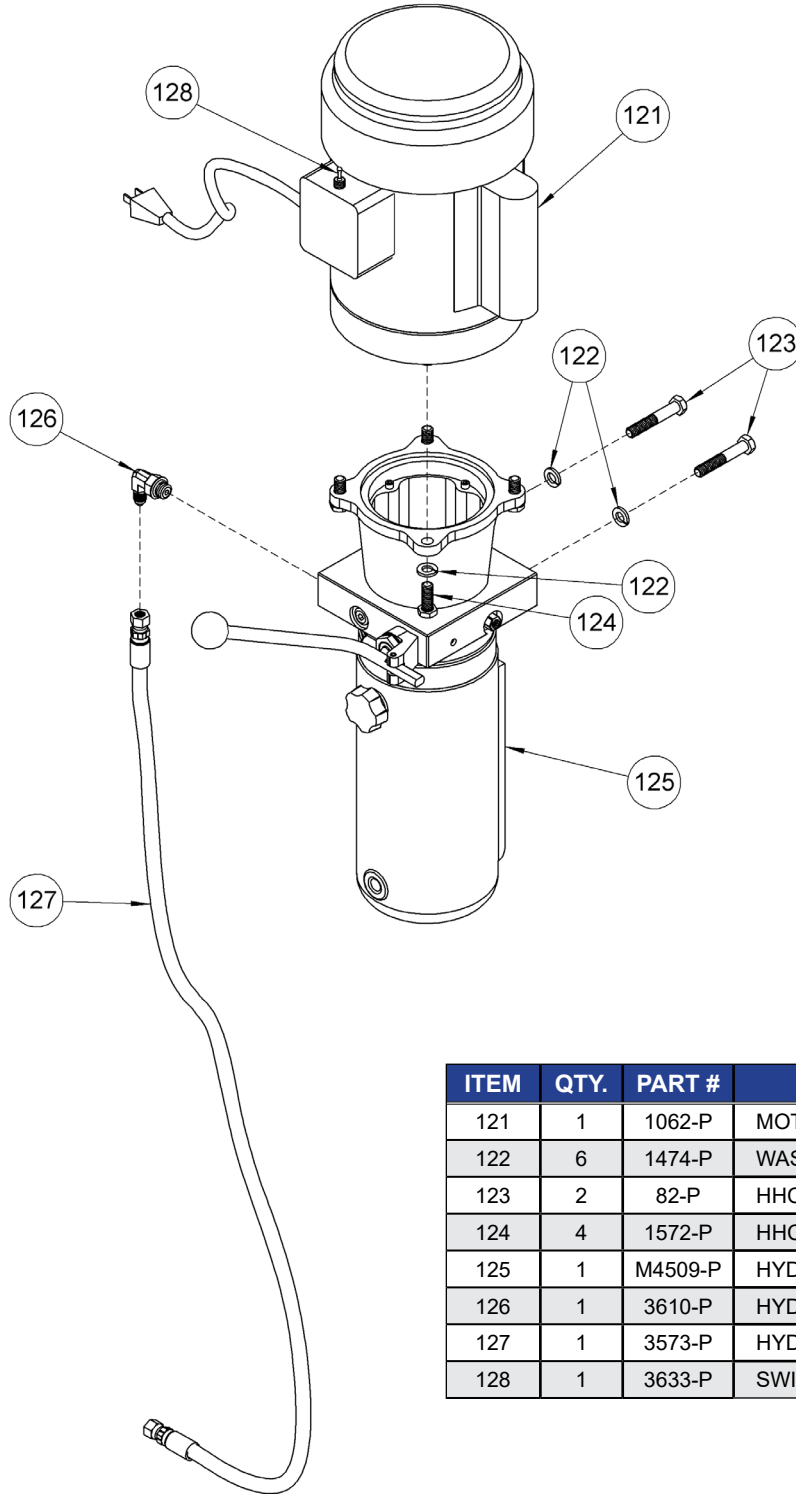

**Parts Diagram for AC Power Lift Components  
Used on Morse Model 510-120 Single Stage 60" Vertical-Lift Drum Pourer  
with serial # 258625 to \_\_\_\_\_**

ITEM	QTY.	PART #	DESCRIPTION
121	1	1062-P	MOTOR 1HP 1PH TEFC 56C W/ CORD
122	6	1474-P	WASHER, 3/8 SPLIT LOCK
123	2	82-P	HHCS, 3/8-16 X 2-1/4 GR2
124	4	1572-P	HHCS, 3/8-16 X 1 GR2
125	1	M4509-P	HYD POWER PACK, -120, -124
126	1	3610-P	HYD FIT, MALE ELBOW, SAE
127	1	3573-P	HYD HOSE ASM, VERT, CYL, 45"
128	1	3633-P	SWITCH, TOGGLE, MOMENTARY, 400