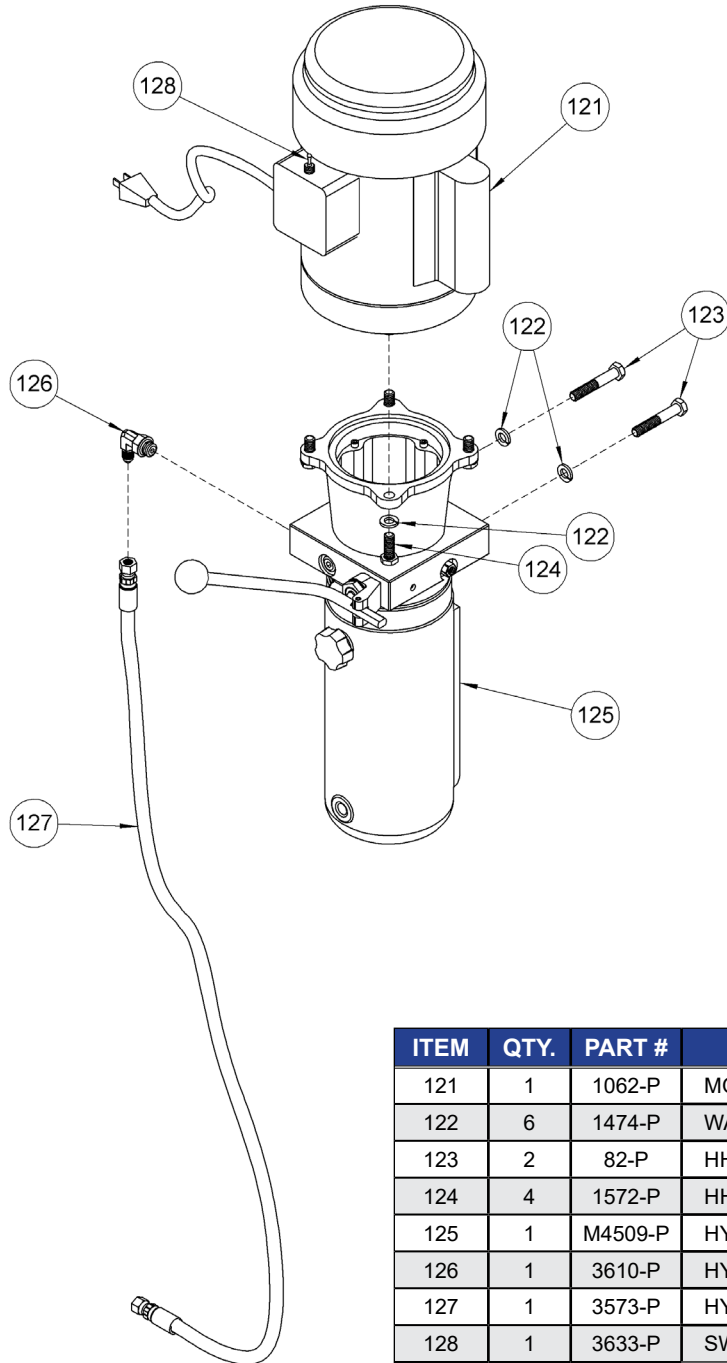

**Parts Diagram for AC Power Lift Components
Used on Morse Model 515-N-120 Scale-Equipped Vertical-Lift Drum Pourer
with serial # 258625 to _____**

ITEM	QTY.	PART #	DESCRIPTION
121	1	1062-P	MOTOR 1HP 1PH TEFC 56C W/ CORD
122	6	1474-P	WASHER, 3/8 SPLIT LOCK
123	2	82-P	HHCS, 3/8-16 X 2-1/4 GR2
124	4	1572-P	HHCS, 3/8-16 X 1 GR2
125	1	M4509-P	HYD POWER PACK, -120, -124
126	1	3610-P	HYD FIT, MALE ELBOW, SAE
127	1	3573-P	HYD HOSE ASM, VERT, CYL, 45"
128	1	3633-P	SWITCH, TOGGLE, MOMENTARY, 400