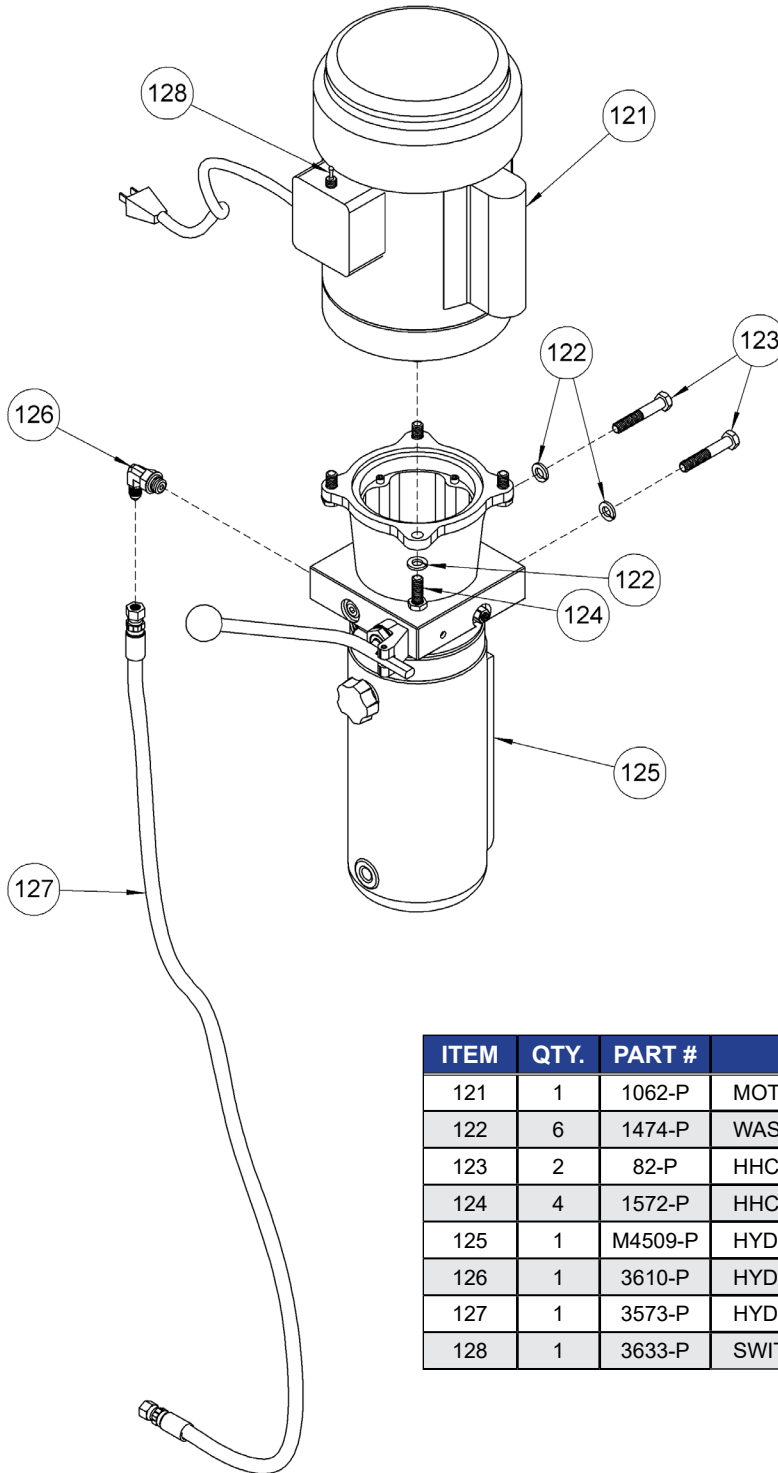

**Parts Diagram for AC Power Lift Components
Used on Morse Model 520-120 Two-Stage 106" Vertical-Lift Drum Pourer
with serial # 258625 to _____**

ITEM	QTY.	PART #	DESCRIPTION
121	1	1062-P	MOTOR 1HP 1PH TEFC 56C W/ CORD
122	6	1474-P	WASHER, 3/8 SPLIT LOCK
123	2	82-P	HHCS, 3/8-16 X 2-1/4 GR2
124	4	1572-P	HHCS, 3/8-16 X 1 GR2
125	1	M4509-P	HYD POWER PACK, -120, -124
126	1	3610-P	HYD FIT, MALE ELBOW, SAE
127	1	3573-P	HYD HOSE ASM, VERT, CYL, 45"
128	1	3633-P	SWITCH, TOGGLE, MOMENTARY, 400