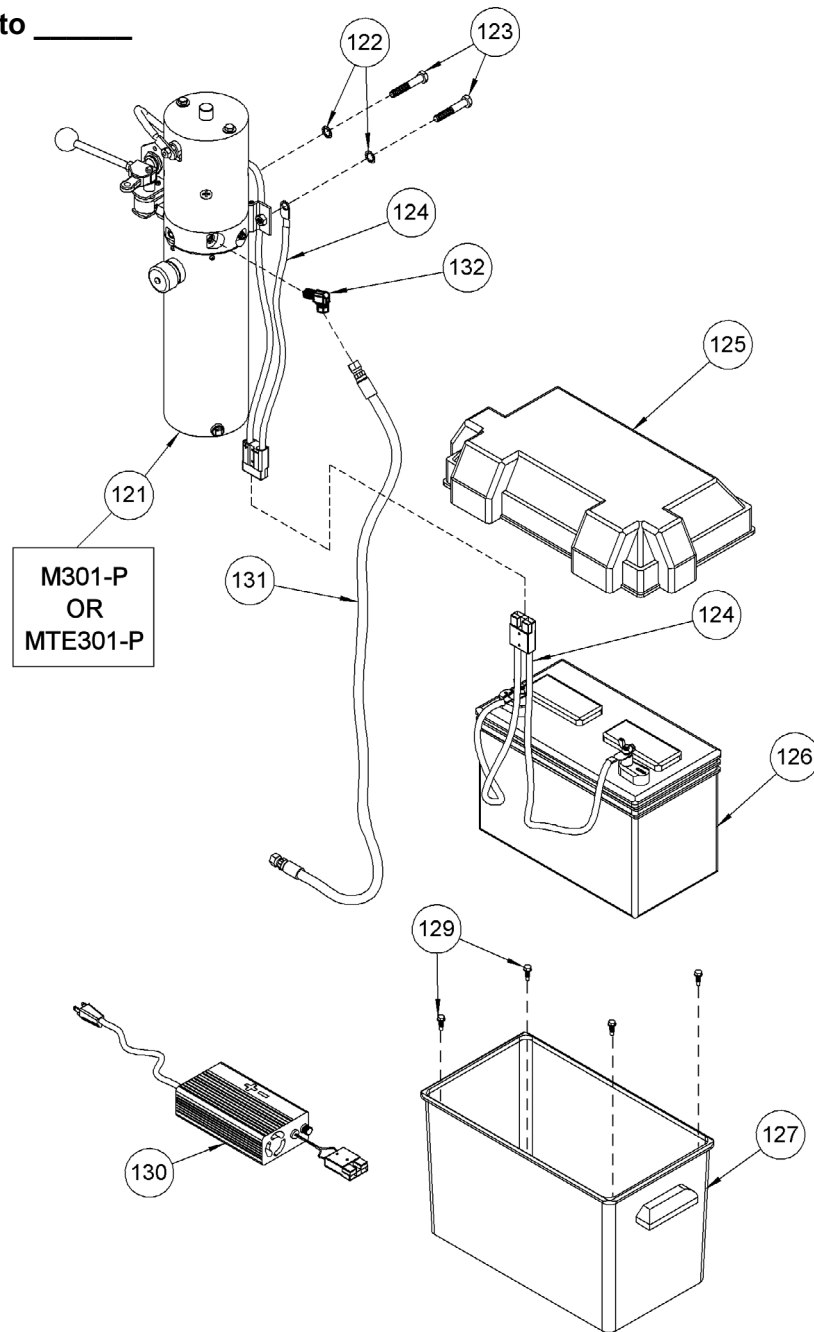

**Parts Diagram for DC Power Lift Components  
Used on Morse Model 510-125 Vertical-Lift Drum Pourer  
with serial number 258625 to \_\_\_\_\_**

ITEM	QTY.	PART #	DESCRIPTION
121	1	M301-P (SHOWN)	HYD POWER PACK, -125
121	1	MTE301-P	HYD POWER PACK, -125 MTE
122	2	1474-P	WASHER, 3/8 SPLIT LOCK
123	2	82-P	HHCS, 3/8-16 X 2-1/4 GR2
124 *	2	405-P	HARNESS, CABLE, 25/25, 500
125	1	1728-P	TOP, BATTERY BOX, 400, 285A-BP

ITEM	QTY.	PART #	DESCRIPTION
126	1	388-P	BATTERY, 12V DC
127	1	1729-P	BOTTOM, BATTERY BOX, 400
129	4	193-P	SCREW, 12-14 X 3/4 3 PT TEK
130	1	391-P	CHARGER 12V 50HZ 60HZ 100-240V
131	1	3573-P	HYD HOSE ASM, VERT, CYL, 45"
132	1	765-P	HYD FIT, MALE ELBOW, FLARE 400

\* Recommended spare parts