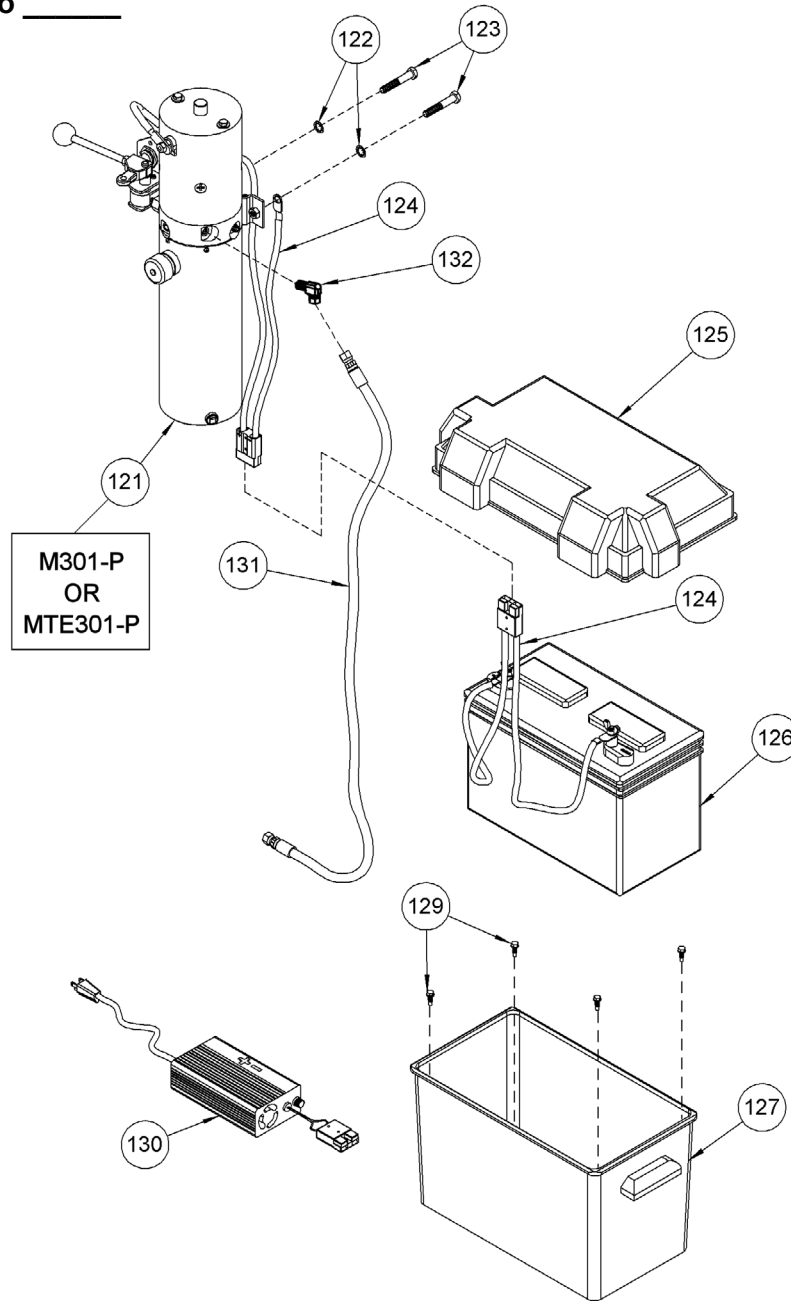

**Parts Diagram for DC Power Lift Components
Used on Morse Model 515-N-125 Vertical-Lift Drum Pourer
with serial number 258625 to _____**

ITEM	QTY.	PART #	DESCRIPTION
121	1	M301-P (SHOWN)	HYD POWER PACK, -125
121	1	MTE301-P	HYD POWER PACK, -125 MTE
122	2	1474-P	WASHER, 3/8 SPLIT LOCK
123	2	82-P	HHCS, 3/8-16 X 2-1/4 GR2
124 *	2	405-P	HARNESS, CABLE, 25/25, 500
125	1	1728-P	TOP, BATTERY BOX, 400, 285A-BP

ITEM	QTY.	PART #	DESCRIPTION
126	1	388-P	BATTERY, 12V DC
127	1	1729-P	BOTTOM, BATTERY BOX, 400
129	4	193-P	SCREW, 12-14 X 3/4 3 PT TEK
130	1	391-P	CHARGER 12V 50HZ 60HZ 100-240V
131	1	3573-P	HYD HOSE ASM, VERT, CYL, 45"
132	1	765-P	HYD FIT, MALE ELBOW, FLARE 400