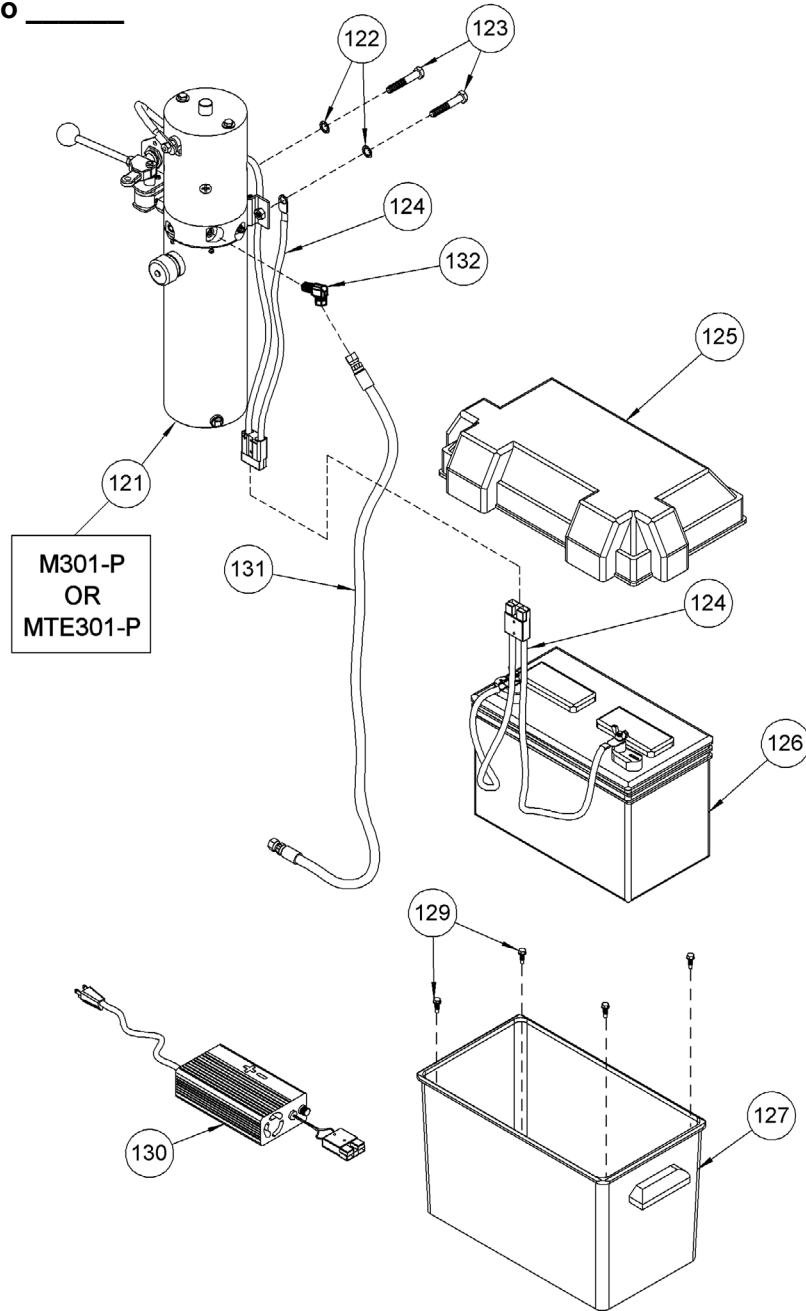

**Parts Diagram for DC Power Lift Components
Used on Morse Model 520-125 Two-Stage Vertical-Lift Drum Pourer
with serial number 258625 to _____**

ITEM	QTY.	PART #	DESCRIPTION
121	1	M301-P (SHOWN)	HYD POWER PACK, -125
121	1	MTE301-P	HYD POWER PACK, -125 MTE
122	2	1474-P	WASHER, 3/8 SPLIT LOCK
123	2	82-P	HHCS, 3/8-16 X 2-1/4 GR2
124 *	2	405-P	HARNESS, CABLE, 25/25, 500
125	1	1728-P	TOP, BATTERY BOX, 400, 285A-BP

ITEM	QTY.	PART #	DESCRIPTION
126	1	388-P	BATTERY, 12V DC
127	1	1729-P	BOTTOM, BATTERY BOX, 400
129	4	193-P	SCREW, 12-14 X 3/4 3 PT TEK
130	1	391-P	CHARGER 12V 50HZ 60HZ 100-240V
131	1	3573-P	HYD HOSE ASM, VERT, CYL, 45"
132	1	765-P	HYD FIT, MALE ELBOW, FLARE 400