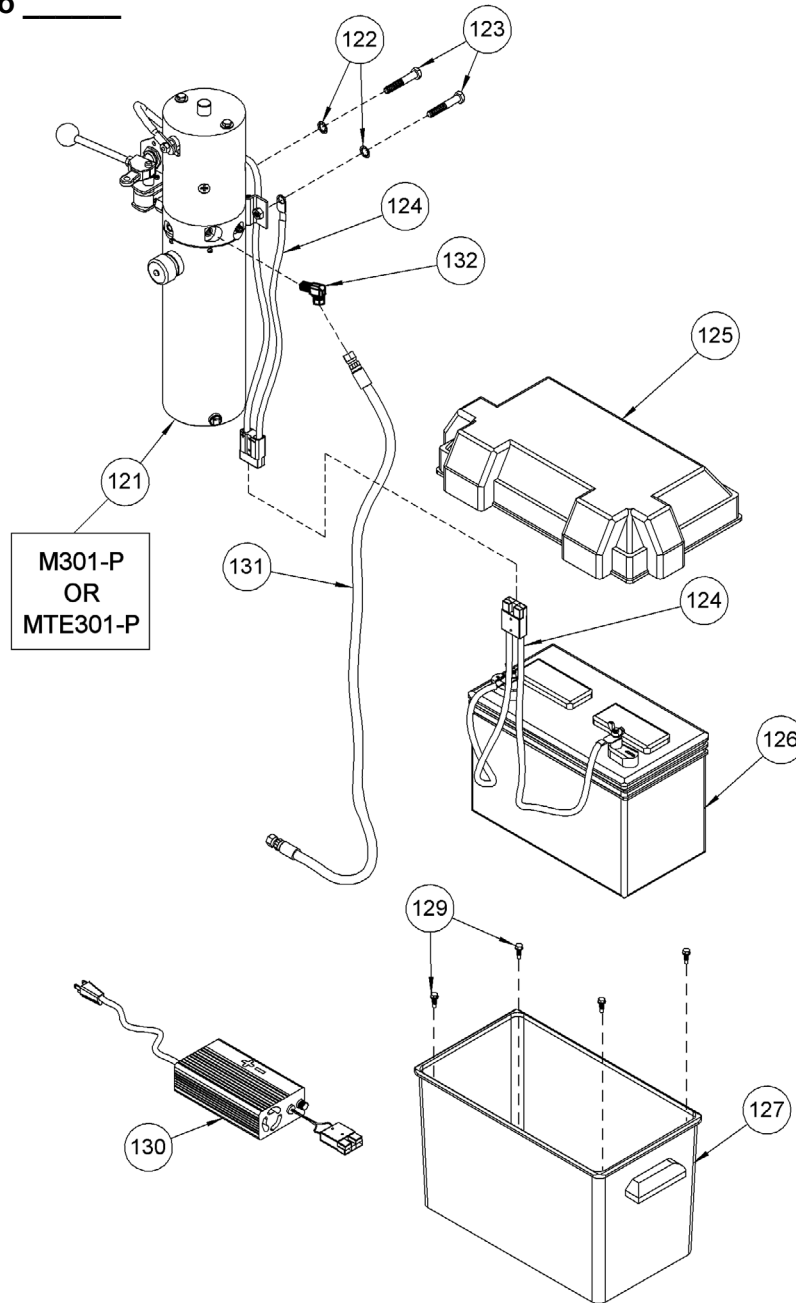

**Parts Diagram for DC Power Lift Components
Used on Morse Model 525-N-125 Two-Stage 106" Scale-Equipped Vertical-Lift Drum Pourer
with serial number 258625 to _____**

ITEM	QTY.	PART #	DESCRIPTION
121	1	M301-P (SHOWN)	HYD POWER PACK, -125
121	1	MTE301-P	HYD POWER PACK, -125 MTE
122	2	1474-P	WASHER, 3/8 SPLIT LOCK
123	2	82-P	HHCS, 3/8-16 X 2-1/4 GR2
124 *	2	405-P	HARNESS, CABLE, 25/25, 500
125	1	1728-P	TOP, BATTERY BOX, 400, 285A-BP

ITEM	QTY.	PART #	DESCRIPTION
126	1	388-P	BATTERY, 12V DC
127	1	1729-P	BOTTOM, BATTERY BOX, 400
129	4	193-P	SCREW, 12-14 X 3/4 3 PT TEK
130	1	391-P	CHARGER 12V 50HZ 60HZ 100-240V
131	1	3573-P	HYD HOSE ASM, VERT, CYL, 45"
132	1	765-P	HYD FIT, MALE ELBOW, FLARE 400

* Recommended spare parts