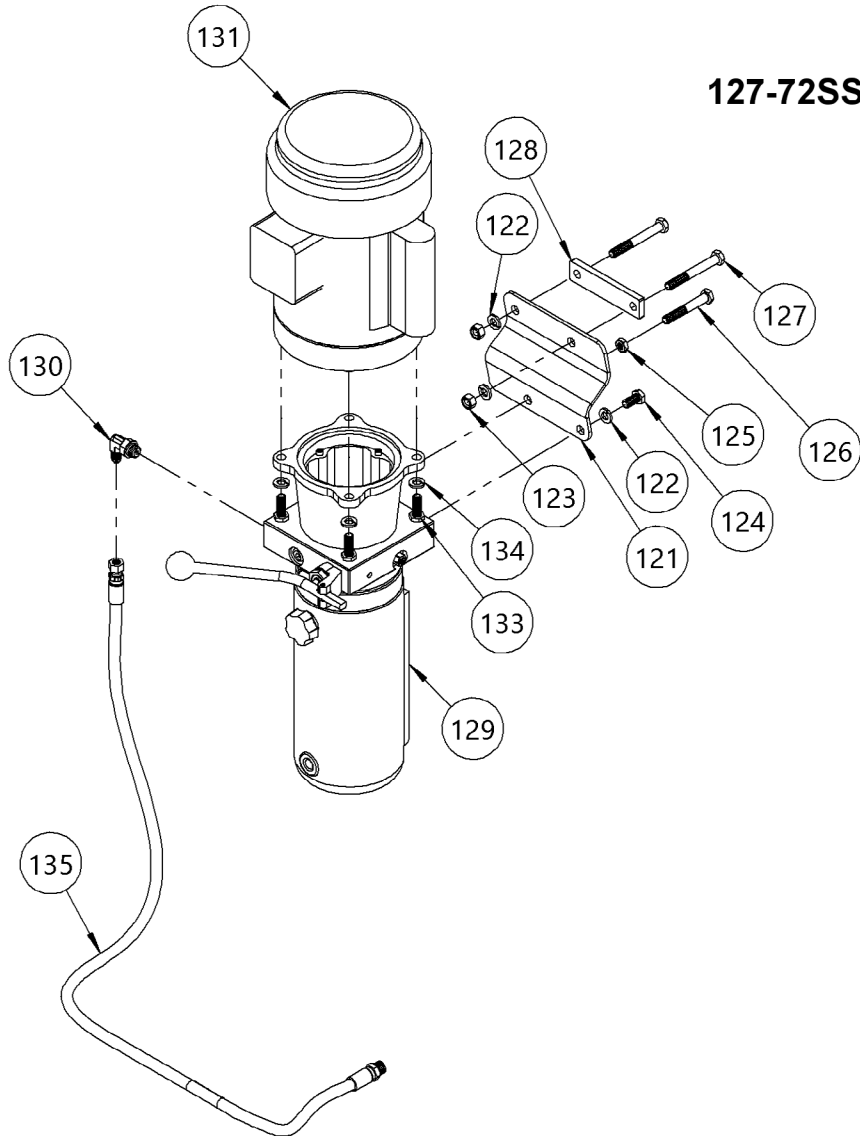

Parts List and Diagram for Morse Option # 127-72SS AC Power Lift and Manual Tilt
Used on Morse 72" Lift Stainless Steel Hydra-Lift Drum Pourers
with serial # 400000 to _____

ITEM	PART#	DESCRIPTION	QTY.
121	3643SS-P	MOUNT, POWER PUMP, 400, SS	1
122	1474SS-P	WASHER, 3/8 SPLIT LOCK, SS	3
123	3981SS-P	NUT, 3/8-16 NYLON LOCK, SS	2
124	1657SS-P	HHCS, 3/8-16 X 3/4 SS	1
125	1165SS-P	NUT, 3/8-16 JAM SS	1
126	1315SS-P	HHCS, 3/8-16 X 2-3/4 SS	1
127	1521SS-P	HHCS, 3/8-16 X 3, SS	2
128	5848SS-P	BACK BRACKET, PUMP MOUNT, SS	1
129	M4509-P	HYD POWER PACK, -120, -124	1
130	3610-P	HYD FIT, MALE ELBOW, SAE	1
131	290-1-50-2P	MOTOR, 1HP, 1PH, 56C, 50HZ	1
133	535SS-P	HHCS, 3/8-16 X 1-1/4, SS	4
134	1474SS-P	WASHER, 3/8 SPLIT LOCK, SS	4
138	3688-P	HYD HOSE ASM, 36"	1