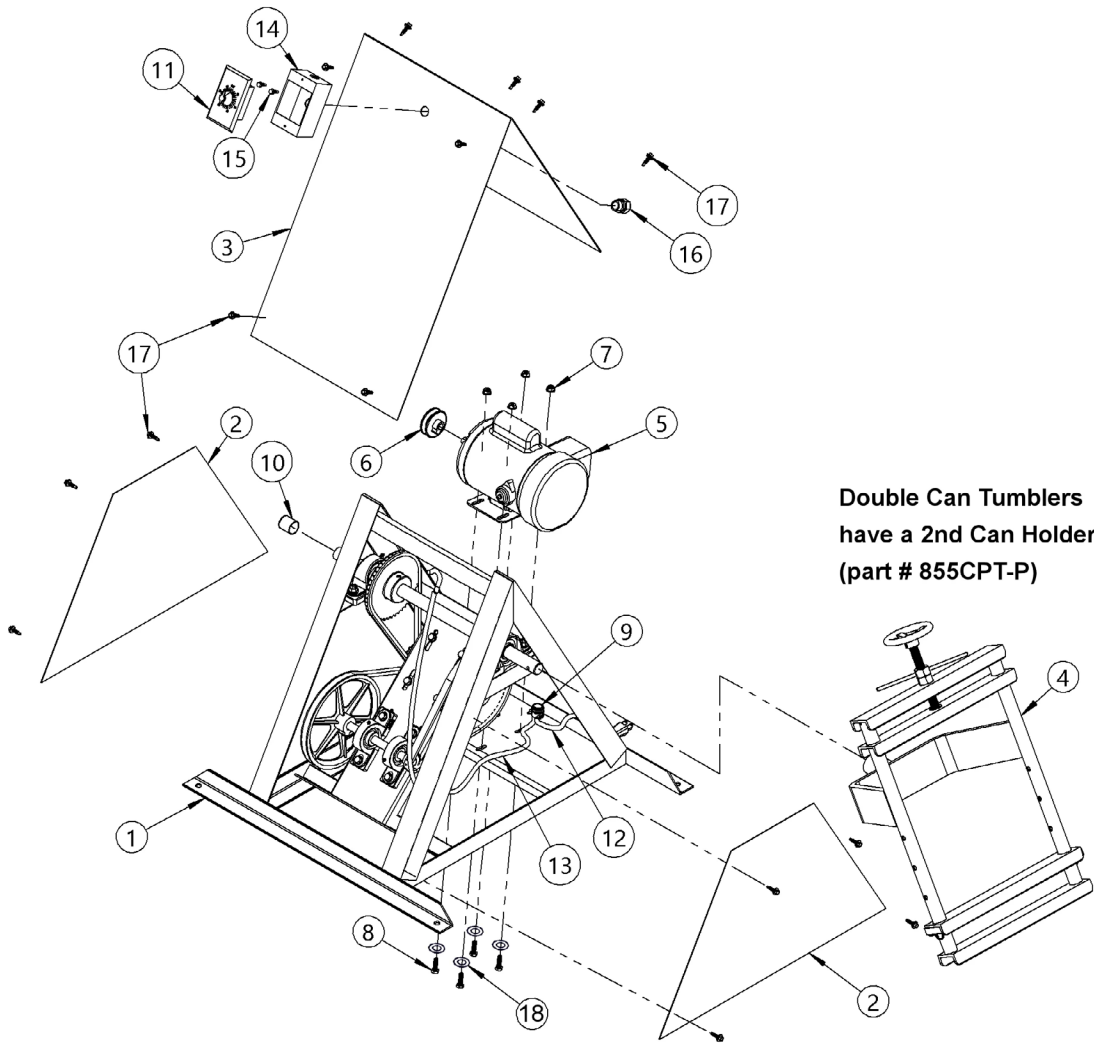

**Parts Diagram for Morse Model 1-305-1 and 2-305-1 Can Tumblers with Timer
 Serial Number 406368 to _____**

**Double Can Tumblers
 have a 2nd Can Holder
 (part # 855CPT-P)**

ITEM NO.	PART NUMBER	DESCRIPTION	QTY.
1	BASE ASSEMBLY	-- NOT SOLD SEPARATELY --	1
2	1892-P	COVER, SIDE 305 SERIES	2
3	835-P	COVER, TOP 305 SERIES	1
4	855CPT-P	CAN HOLDER, CPT, 305 TYPE	1
5	960-1-P	MOTOR, 1/4HP, 1PH, 48, RB	1
6	950-P	SHEAVE, 2-1/4 X 1/2 BORE, 305	1
7	1634-P	NUT, 5/16-18 WHIZ LOCK	4
8	215-P	HHCS, 5/16-18 X 5/8 GR2	4
9	2465-P	CONNECTOR, WIRE, 2-SCREW, 1/2	1
10	4235-P	CAP, PLASTIC, DRIVE SHAFT	1
11	840-P	TIMER, 0-60 MIN., 305 SERIES	1
12	4736-P	POWER CORD, 8', 14/3 SJO	1
13	2706-P	CORD, TIMER, 305-1	1
14	6072-P	WEATHERPROOF BOX, TIMER, 305	1
15	193-P	SCREW, TEK, 12-14 X 3/4 3 PT	2
16	5838-P	CORD GRIP, M20, .24-.47 CORD	1
17	6009-P	SCREW, 12-24 X 7/8 4 PT 201	16
18	1570-P	WASHER, 5/16 USS 7/8 OD	4