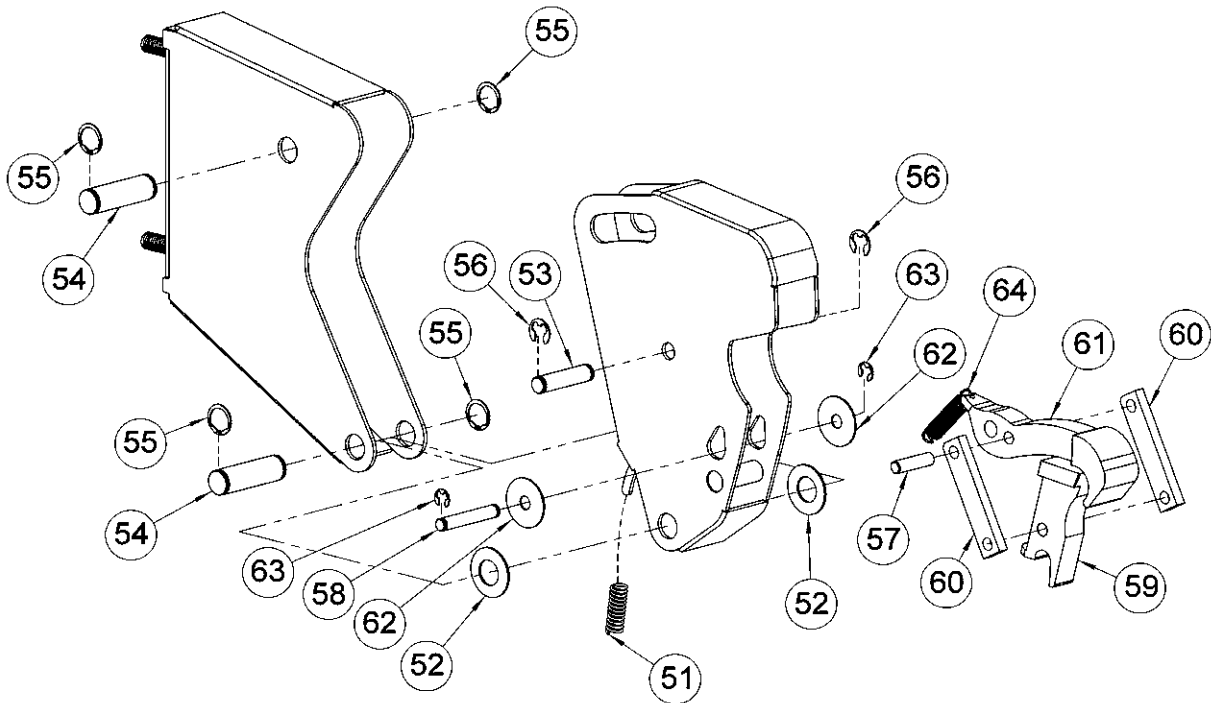

Parts Diagram for part # 3360SS-P Stainless Steel Head Assembly for 82H-SS Drum Lifters
Serial Number 0212 to ____ (MMYY)

ITEM	QTY.	PART #	DESCRIPTION
51	1	1110-P	SPRING, COMPRESSION, 155
52	2	62-P	WASHER, 3/4 SPRING
53	1	3352SS-P	PIN, HOOK PIVOT SS 1/2 X 2.052
54	2	3860SS-P	PIVOT PIN 3/4 GROOVED, SS LDH
55	4	166SS-P	SNAP RING, EXTERNAL, SS, 82
56	2	3461SS-P	E CLIP, SS, 1/2", 82HM
57	1	3460SS-P	PIN, INNER LINK SS 3/8 X 1.437
58	1	3354SS-P	PIN, JAW LINK, SS 3/8 X 2.264
59	1	2166SSP	LOWER JAW WELD, LAMINATE, SS
60	2	3355SS-P	LINK, JAW, LDH, SS, 82HM
61	1	2165SS-P	UPPER JAW WELD, LAMINATE, SS
62	2	3362SS-P	WASHER, 3/8" FENDER, SS
63	2	3361SS-P	E CLIP, SS, 3/8" 82HM
64	1	3879-P	SPRING, LDH, RED