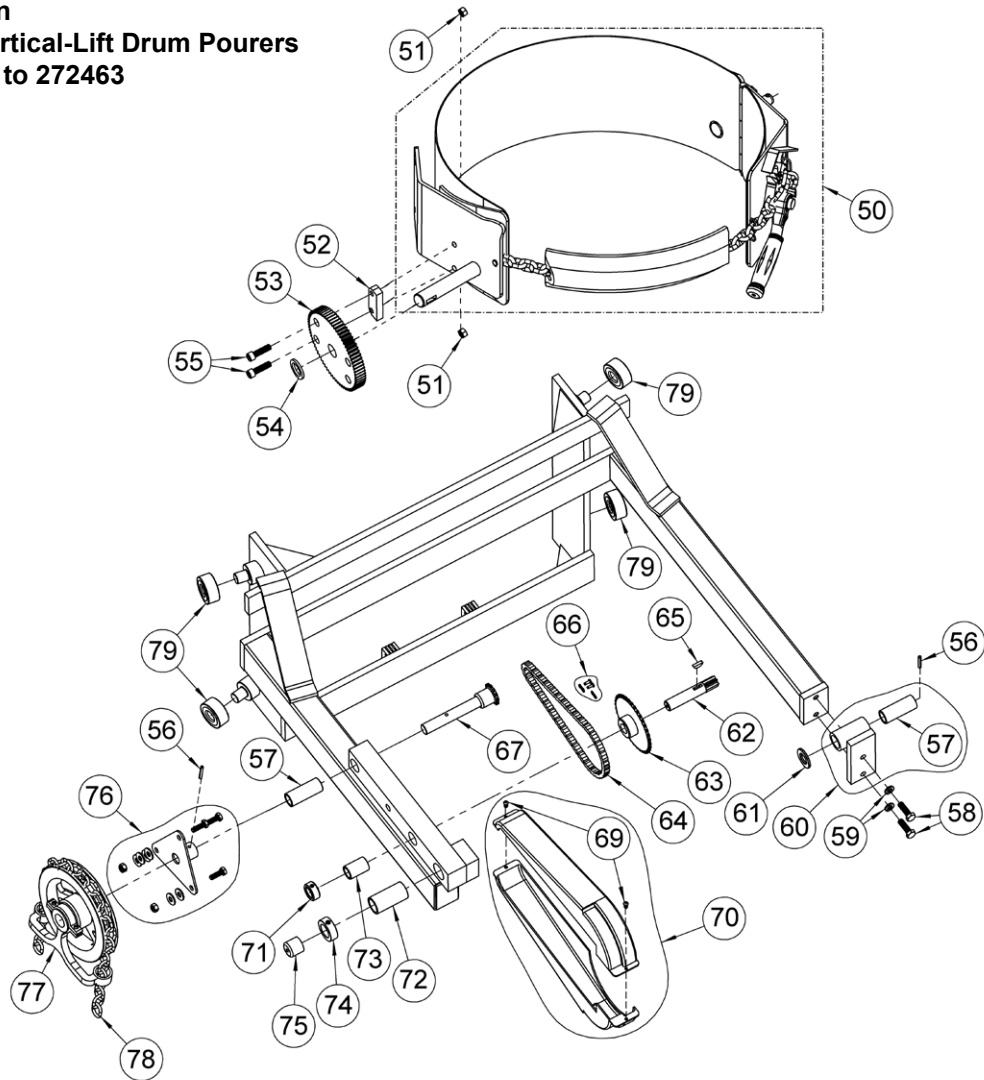

Parts List and Diagram for Morse Part # 4525M-P
Carriage Assembly used on
520M Series Manual Tilt Vertical-Lift Drum Pourers
with Serial number 242094 to 272463

ITEM	QTY.	PART #	DESCRIPTION
50	1	5000M-P	SADDLE ASM, MORCINCH, MOR, SR
51	2	1169-P	NUT, 3/8-16 REV HEX LOCK
52	1	4473-P	SPACER, SPUR GEAR, MOR
53*	1	23-P	GEAR, SPUR, 72T, 1" HOLE
54	1	29-P	SPACER, SPUR GEAR .15"
55	2	4370-P	SHCS, 3/8-16 X 1-3/8
56*	2	64-P	ROLL PIN, 3/16 X 1-1/4
57*	2	19-P	BEARING, 3/4" ID X 2-1/2"
58	2	535-P	HHCS, 3/8-16 X 1-1/4 GR5
59	2	1474-P	WASHER, 3/8 SPLIT LOCK
60*	1	3849B-P	BEARING BLOCK, SLIDING IDLER
61	1	55-P	WASHER, 3/4 SAE FL 1-1/2 OD
62*	1	14-P	GEAR, PINION, 7 TOOTH
63*	1	13-P	SPROCKET #35 36T, 3/4" BORE
64*	1	12-P	CHAIN, ROLLER, #35 W/ M LINK

ITEM	QTY.	PART #	DESCRIPTION
65*	1	735-P	KEY, WOODRUFF, SIZE 9, ASA606
66	1	795-P	LINK, MASTER, #35 CHAIN
67*	1	5135-P	SHAFT, 12T SPROCKET & SPACER
69	2	4481-P	SCREW, 8-18 X 5/8 FH SQUARE SS
70	1	4285-P	COVER SET, 30:1 GEARS, REG
71	1	15-P	COLLAR, 3/4" ID
72*	1	18-P	BEARING, 1" ID X 2-1/2"
73*	1	7-P	BEARING, 3/4" ID X 1-1/2"
74	1	16-P	COLLAR, 1" ID
75	1	4235-P	CAP, PLASTIC, DRIVE SHAFT
76*	1	3M-P	TRIANGLE W/ TUBE & BOLTS, SR
77*	1	1-P	CHAIN WHEEL #1-1/2 W/ GUIDE SR
78*	1	2435-P	CHAIN, PULL, BRASS, 1/0, 12'
79*	4	5208-P	BEARING, 3/4 ID, SEALED