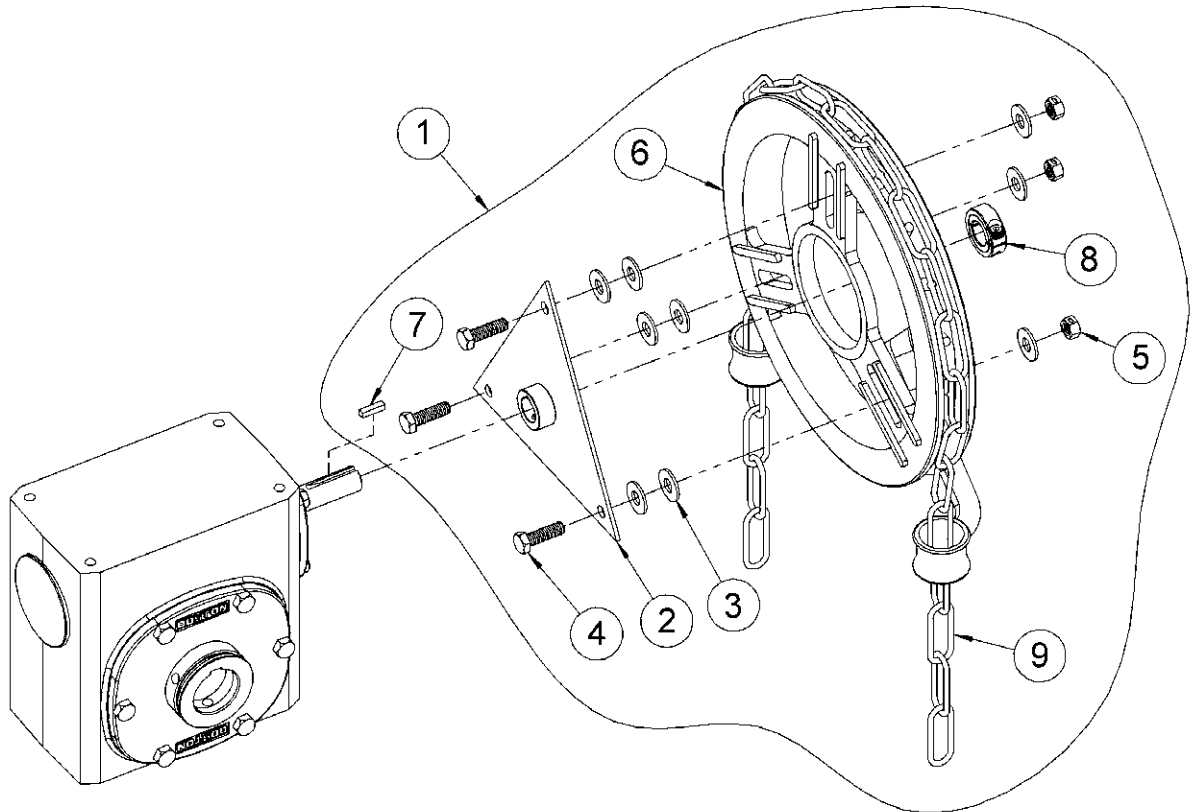

**Parts List and Diagram for**  
**Morse Part # 500KIT-P Chain Wheel Kit for Model 185A-GR and 185G-GR**  
**with Serial Number 0400 to 0519 (MMYY)**

ITEM	QTY.	PART #	DESCRIPTION
1 *	1	500KIT-P	KIT, CHAIN WHEEL, 185A-GR
2	1	3222-P	TRIANGLE WELD, 185GR
3	9	1166-P	WASHER, 3/8 USS 1" OD
4	3	535-P	3/8 - 16 X 1-1/4 HHCS GR 5
5	3	1169-P	3/8 - 16 REV HEX LOC NUT
6	1	500-P	CHAIN WHEEL W/ GUIDE 4/0 185GR
7	1	3191-P	KEY, SQUARE, 3/16 X 3/4"
8	1	2138-P	COLLAR, SINGLE SPLIT, 3/4"
9	1	2329-P	PULL CHAIN, 4/0 LOCK LINK, 13'

\* Recommended spare parts