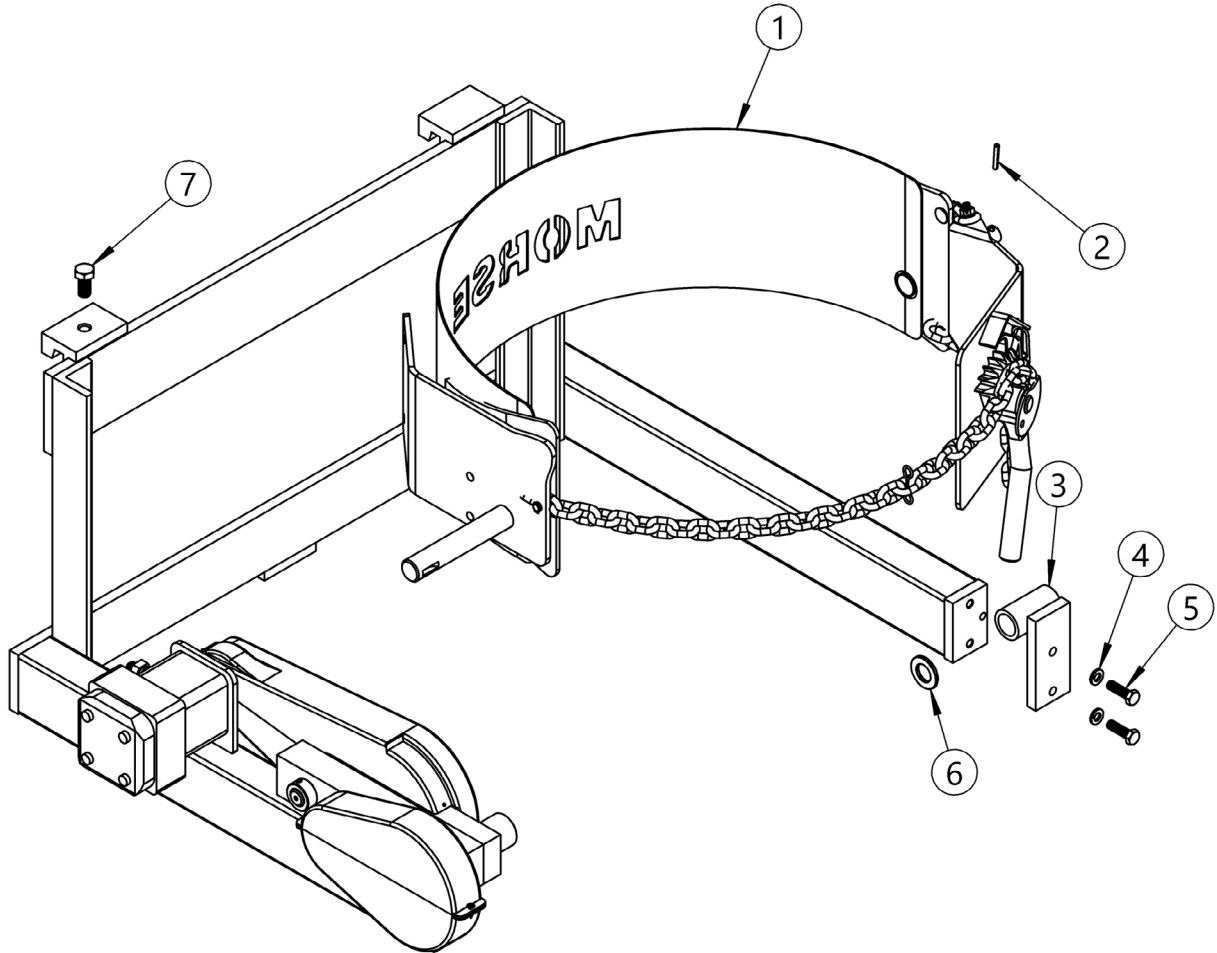

Parts List for Morse Part # 5635-P Yoke Assembly

Used on Morse Vertical-Lift Drum Pourers with powered drum tilt

ITEM NO.	PART NUMBER	DESCRIPTION	QTY.
1	5000-P	SADDLE ASM, MORCINCH, MOR	1
2	64-P	ROLL PIN, 3/16 X 1-1/4	1
3	3849B-P	BEARING ASM, SLIDING IDLER	1
4	1474-P	WASHER, 3/8 SPLIT LOCK	2
5	535-P	HHCS, 3/8-16 X 1-1/4 GR 5 ZINC	2
6	55-P	WASHER, 3/4 SAE FL 1-1/2 OD	1
7	4364-P	HHCS, 1/2-13 X 1" GR2	1
8	BOM-UPT	POWER TRAIN, U, POWER TILT	1
9	5636-P	YOKE WELD, PT, ITA2	1