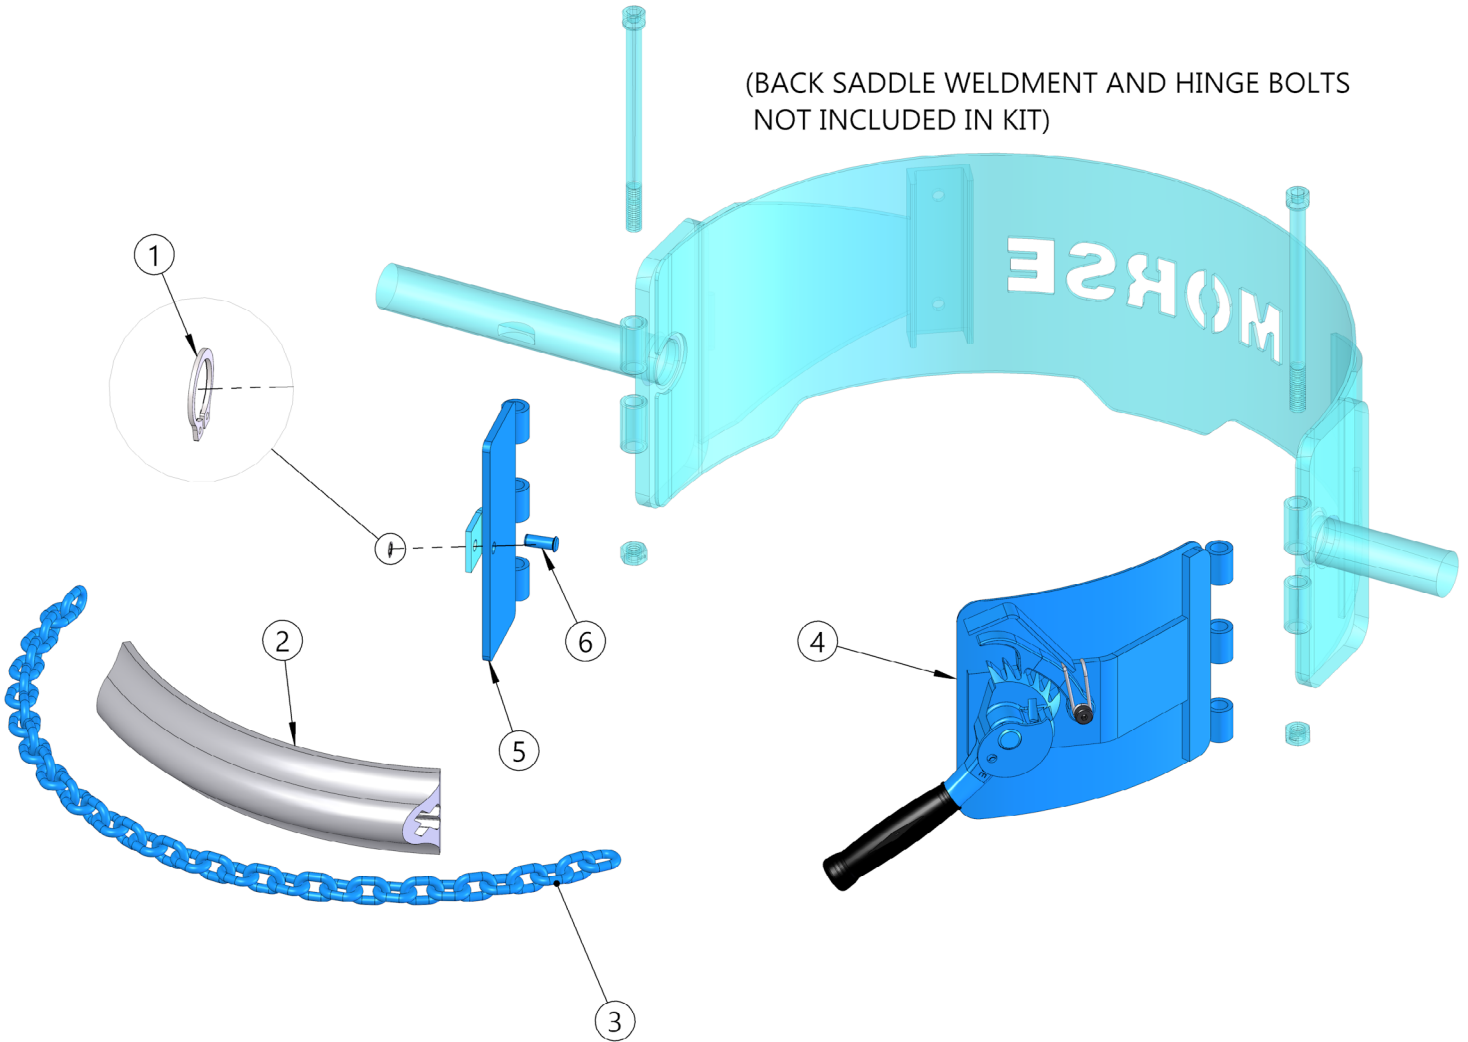

**6218KIT-P**  
**KIT TO CONVERT A 195A SERIES FROM WEB STRAPS TO CHAIN & RATCHET**

(BACK SADDLE WELDMENT AND HINGE BOLTS NOT INCLUDED IN KIT)

ITEM NO.	PART NUMBER	DESCRIPTION	QTY.
1	4744-P	SNAP RING, EXTERNAL, 3/8"	1
2	4414-P	COVER, CINCH CHAIN, FLEX PVC	1
3	5017-P	CHAIN, CINCH, 9/32, 38 LINK	1
4	6218-P	RATCHET PLATE CPT, 195A	1
5	6216-P	HINGED LINK, CHAIN, 195A	1
6	4172SP-P	PIN, S.P., CINCH CHAIN, 5000-P	1