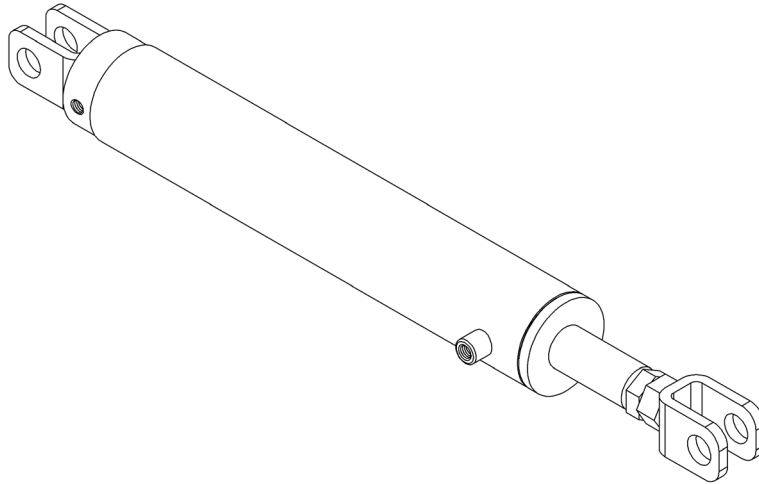

Replacement Parts List for Morse Part # 648-P Hydraulic Cylinder

Used on:

- 456 Series Hydra-Lift Drum Rollers with serial numbers 206720 to _____

QTY.	PART #	DESCRIPTION
1	648-P	CYLINDER, 3 X 16, SAE, 456
1	4349-P	KIT, SEAL, 3" CYL, 648-P

Note: Stroke is 16" (40.6 cm)
 Length Closed: 29-1/2" (74.9 cm) Center to Center
 Length Fully Extended: 45-1/2" (115.6 cm) Center to Center