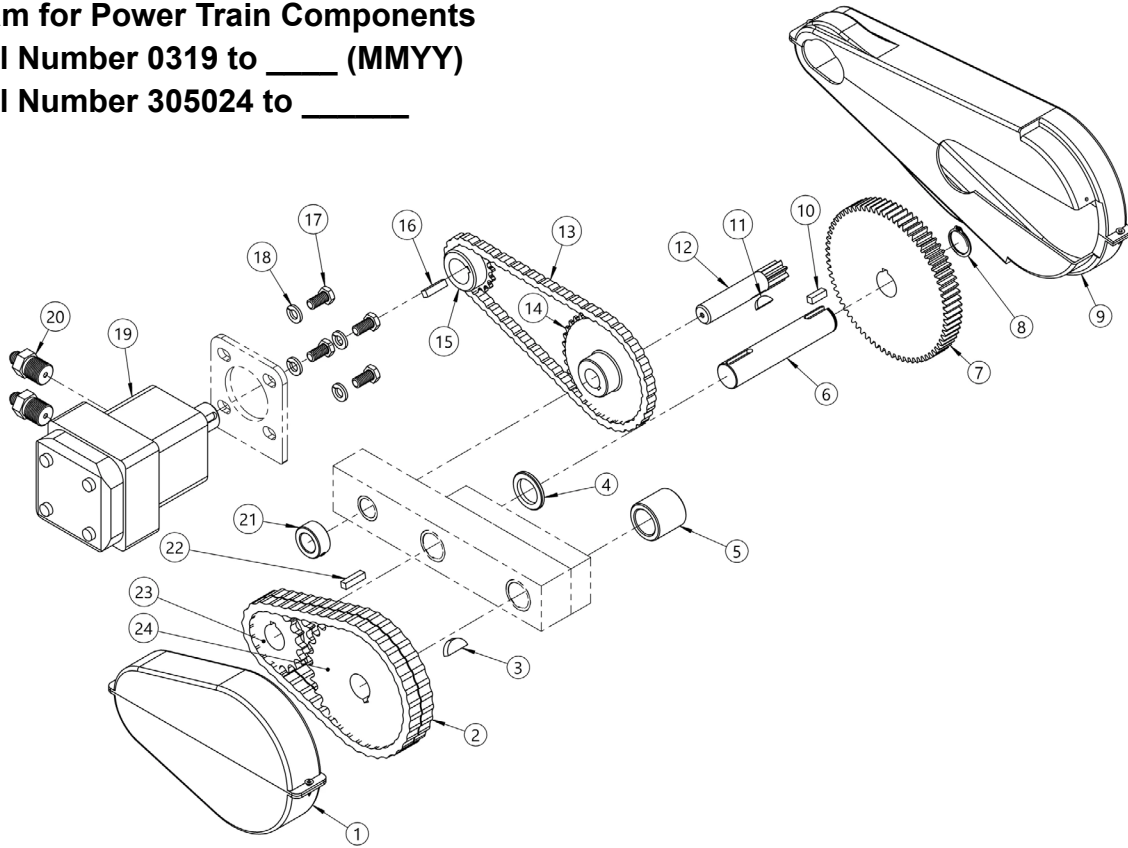

Parts Diagram for Power Train Components
4-Digit Serial Number 0319 to ____ (MMYY)
6-Digit Serial Number 305024 to _____

ITEM NO.	PART NUMBER	DESCRIPTION	QTY.
1	4284-P	COVER KIT, POLY, HD PT OUTER	1
2	31SS-P	CHAIN, ROLLER, #40D SS	1
3	736SS-P	KEY, WOODRUFF, 15, T304SS 1/4"	1
4	29SS-P	SPACER, SPUR GEAR .15", SS	1
5	4372-P	SPACER, HD DRIVE SHAFT 1.4"	1
6	5104SS-P	SHAFT, SPUR GEAR, 2 KEYWAY SS	1
7	5862-P	SS SPUR GEAR 72T 1" BORE, KEY	1
8	6003SS-P	SNAP RING, 1" SPUR GEAR, SS	1
9	4286PT-P	COVER KIT, POLY, PT INNER	1
10	6004SS-P	KEY, 1/4" X 3/4", SPUR GEAR SS	1
11	735SS-P	KEY, WOODRUFF, 9, T304SS 3/16"	1
12	5863-P	GEAR, PINION, 7 TOOTH, SS	1
13	12SS-P	CHAIN, ROLLER, #35 SS	1
14	13SS-P	SPROCKET #35 36T, 3/4" BORE SS	1
15	1116SS-P	SPROCKET #35 17T, 1" BORE SS	1
16	2656SS-P	KEY, SQUARE, 1/4 X 1" SS	1
17	1657SS-P	HHCS, 3/8-16 X 3/4 SS	4
18	1474SS-P	WASHER, 3/8 SPLIT LOCK, SS	4
19	6318-P	MOTOR, HYDRAULIC HYD, 400, 456	1
20	2120-P	HYD FIT, MALE CONNECTOR, 400	2
21	15SS-P	COLLAR, 3/4" ID, SS	1
22	6005SS-P	KEY, 1/4" X 1", SPUR GEAR, SS	1
23	30SS-P	SPROCKET #40D 16T, 1" BORE, SS	1
24	32SS-P	SPROCKET #40D 32T, 1" BORE, SS	1