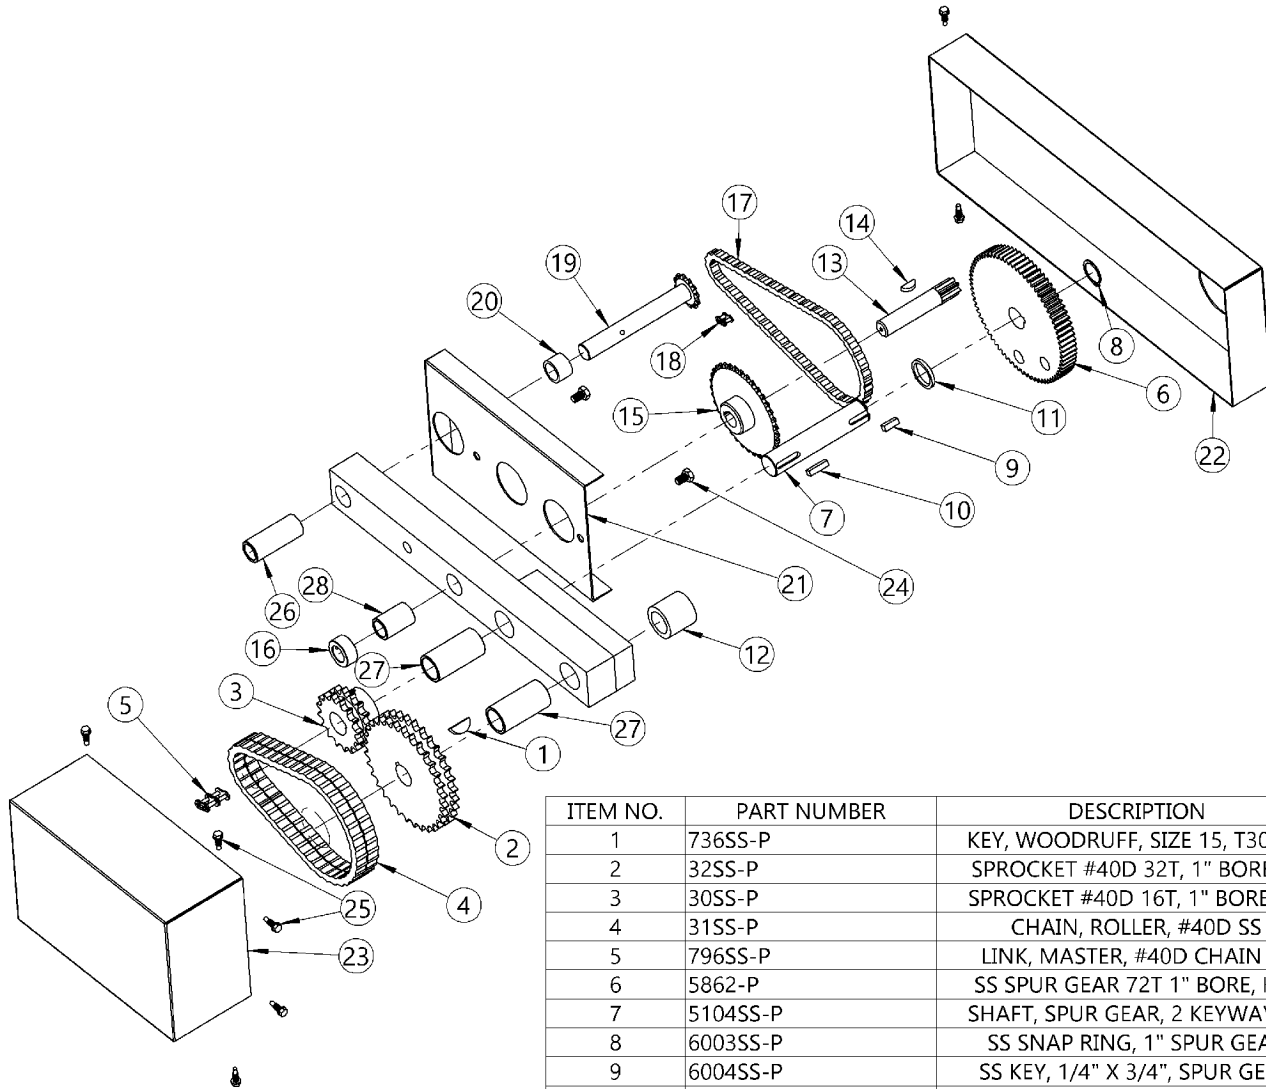

morsedrum.com

service@morsedrum.com

(315) 437-8475

103 kuhn Rd.
Syracuse, NY, 13208 U.S.A.

Parts List and Diagram for Morse Model KF-185S3-HD
Serial number 301861 to

ITEM NO.	PART NUMBER	DESCRIPTION	QTY.
1	736SS-P	KEY, WOODRUFF, SIZE 15, T304SS	1
2	32SS-P	SPROCKET #40D 32T, 1" BORE, SS	1
3	30SS-P	SPROCKET #40D 16T, 1" BORE, SS	1
4	31SS-P	CHAIN, ROLLER, #40D SS	1
5	796SS-P	LINK, MASTER, #40D CHAIN SS	1
6	5862-P	SS SPUR GEAR 72T 1" BORE, KEY	1
7	5104SS-P	SHAFT, SPUR GEAR, 2 KEYWAY SS	1
8	6003SS-P	SS SNAP RING, 1" SPUR GEAR	1
9	6004SS-P	SS KEY, 1/4" X 3/4", SPUR GEAR	1
10	6005SS-P	SS KEY, 1/4" X 1", SPUR GEAR	1
11	29SS-P	SPACER, SPUR GEAR .15", SS	1
12	4372SS-P	SPACER, HD DRIVE SHAFT 1.4" SS	1
13	5863-P	GEAR, PINION, 7 TOOTH, SS	1
14	735SS-P	KEY, WOODRUFF, SIZE 9, T304SS	1
15	13SS-P	SPROCKET #35 36T, 3/4" BORE SS	1
16	15SS-P	COLLAR, 3/4" ID, SS	1
17	12SS-P	CHAIN, ROLLER, #35 SS	1
18	795SS-P	LINK, MASTER, #35 CHAIN SS	1
19	3755-P	SS SHAFT W/ SS 12T SPROCKET	1
20	1411SS-P	SPACER, SHAFT W/ 12T, SS	1
21	2553SS-P	COVER 1/3, SQ, 5 HOLE, HD SS	1
22	2554SS-P	COVER 1/3, SQ, 1 HOLE, HD SS	1
23	2557SS-P	COVER 1/3, SQ, NO HOLES, HD SS	1
24	2385SS-P	HHCS, 5/16-24 X 1/2, SS	2
25	193SS-P	SCREW, 12-14 X 3/4 TEK, SS	8
26	19-P	BEARING, 3/4" ID X 2-1/2"	1
27	18-P	BEARING, 1" ID X 2-1/2"	2
28	7-P	BEARING, 3/4" ID X 1-1/2"	1

Parts List and Diagram for Morse Model KF-185S3-HD
Serial number 301861 to _____

ITEM NO.	PART NUMBER	DESCRIPTION	QTY.
1	KF-4210-P	SADDLE WELD, MOR, SS	1
2	1518SS-P	NUT, 1/4-20 NYLON LOCK, SS	1
3	1296SS-P	HHCS, 1/4-20 X 7-1/2, SS	1
4	4414-P	COVER, CINCH CHAIN, FLEX PVC	1
5	4710-P	PIN, BOW TIE COTTER, MOR	1
6	4408-P	CHAIN, 9/32 CINCH, SS, 40 LINK	1
7	4172SS-P	PIN, CINCH CHAIN, 5000M-P	1
8	4744SS-P	SNAP RING, EXTERNAL, 3/8" SS	1
9	5597ASS-P	RATCHET HINGE CPT, MOR, SS R&P	1