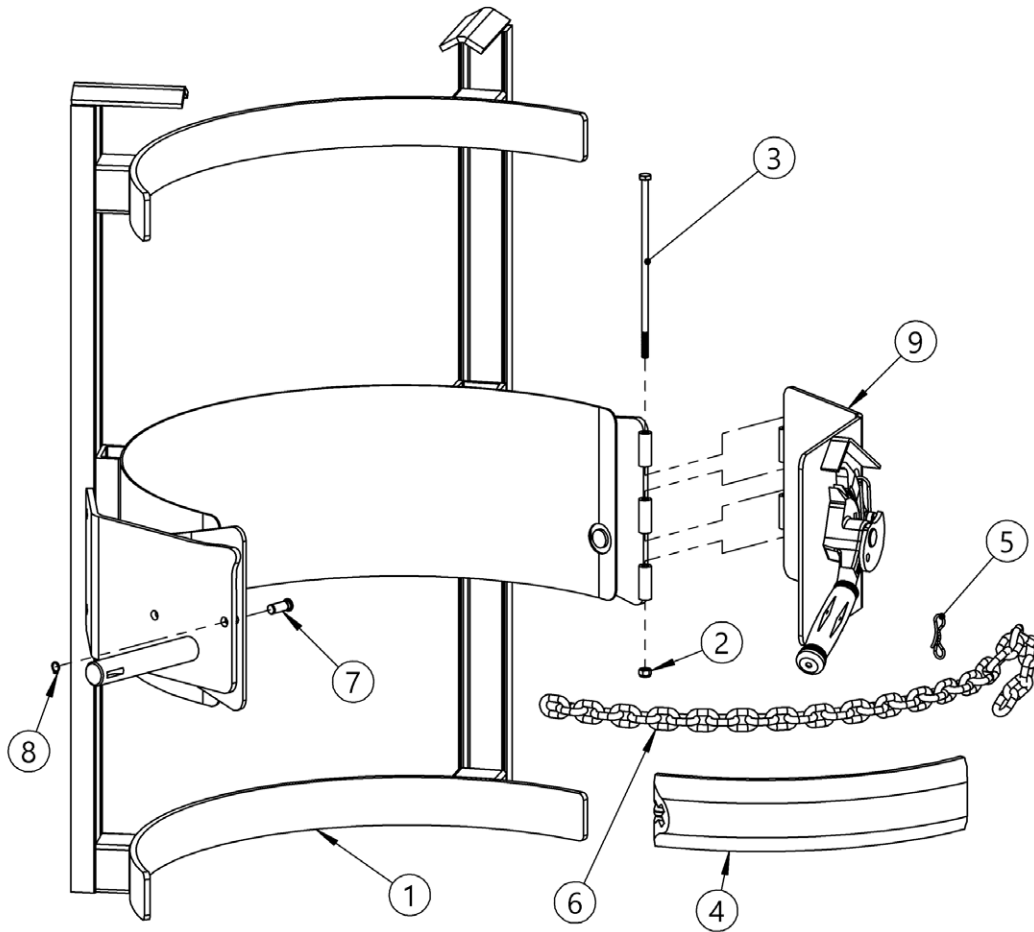

morsedrum.com

service@morsedrum.com

(315) 437-8475

103 kuhn Rd.
Syracuse, NY, 13208 U.S.A.

Parts List and Diagram for Morse Model KF-185S3-HD
Serial number 301861 to

ITEM NO.	PART NUMBER	DESCRIPTION	QTY.
1	736SS-P	KEY, WOODRUFF, SIZE 15, T304SS	1
2	32SS-P	SPROCKET #40D 32T, 1" BORE, SS	1
3	30SS-P	SPROCKET #40D 16T, 1" BORE, SS	1
4	31SS-P	CHAIN, ROLLER, #40D SS	1
5	796SS-P	LINK, MASTER, #40D CHAIN SS	1
6	5862-P	SS SPUR GEAR 72T 1" BORE, KEY	1
7	5104SS-P	SHAFT, SPUR GEAR, 2 KEYWAY SS	1
8	6003SS-P	SS SNAP RING, 1" SPUR GEAR	1
9	6004SS-P	SS KEY, 1/4" X 3/4", SPUR GEAR	1
10	6005SS-P	SS KEY, 1/4" X 1", SPUR GEAR	1
11	29SS-P	SPACER, SPUR GEAR .15", SS	1
12	4372SS-P	SPACER, HD DRIVE SHAFT 1.4" SS	1
13	5863-P	GEAR, PINION, 7 TOOTH, SS	1
14	735SS-P	KEY, WOODRUFF, SIZE 9, T304SS	1
15	13SS-P	SPROCKET #35 36T, 3/4" BORE SS	1
16	15SS-P	COLLAR, 3/4" ID, SS	1
17	12SS-P	CHAIN, ROLLER, #35 SS	1
18	795SS-P	LINK, MASTER, #35 CHAIN SS	1
19	3755-P	SS SHAFT W/ SS 12T SPROCKET	1
20	1411SS-P	SPACER, SHAFT W/ 12T, SS	1
21	2553SS-P	COVER 1/3, SQ, 5 HOLE, HD SS	1
22	2554SS-P	COVER 1/3, SQ, 1 HOLE, HD SS	1
23	2557SS-P	COVER 1/3, SQ, NO HOLES, HD SS	1
24	2385SS-P	HHCS, 5/16-24 X 1/2, SS	2
25	193SS-P	SCREW, 12-14 X 3/4 TEK, SS	8
26	19-P	BEARING, 3/4" ID X 2-1/2"	1
27	18-P	BEARING, 1" ID X 2-1/2"	2
28	7-P	BEARING, 3/4" ID X 1-1/2"	1

Parts List and Diagram for Morse Model KF-185S3-HD
Serial number 301861 to _____

ITEM NO.	PART NUMBER	DESCRIPTION	QTY.
1	KF-4210-P	SADDLE WELD, MOR, SS	1
2	1518SS-P	NUT, 1/4-20 NYLON LOCK, SS	1
3	1296SS-P	HHCS, 1/4-20 X 7-1/2, SS	1
4	4414-P	COVER, CINCH CHAIN, FLEX PVC	1
5	4710-P	PIN, BOW TIE COTTER, MOR	1
6	4408-P	CHAIN, 9/32 CINCH, SS, 40 LINK	1
7	4172SS-P	PIN, CINCH CHAIN, 5000M-P	1
8	4744SS-P	SNAP RING, EXTERNAL, 3/8" SS	1
9	5597ASS-P	RATCHET HINGE CPT, MOR, SS R&P	1