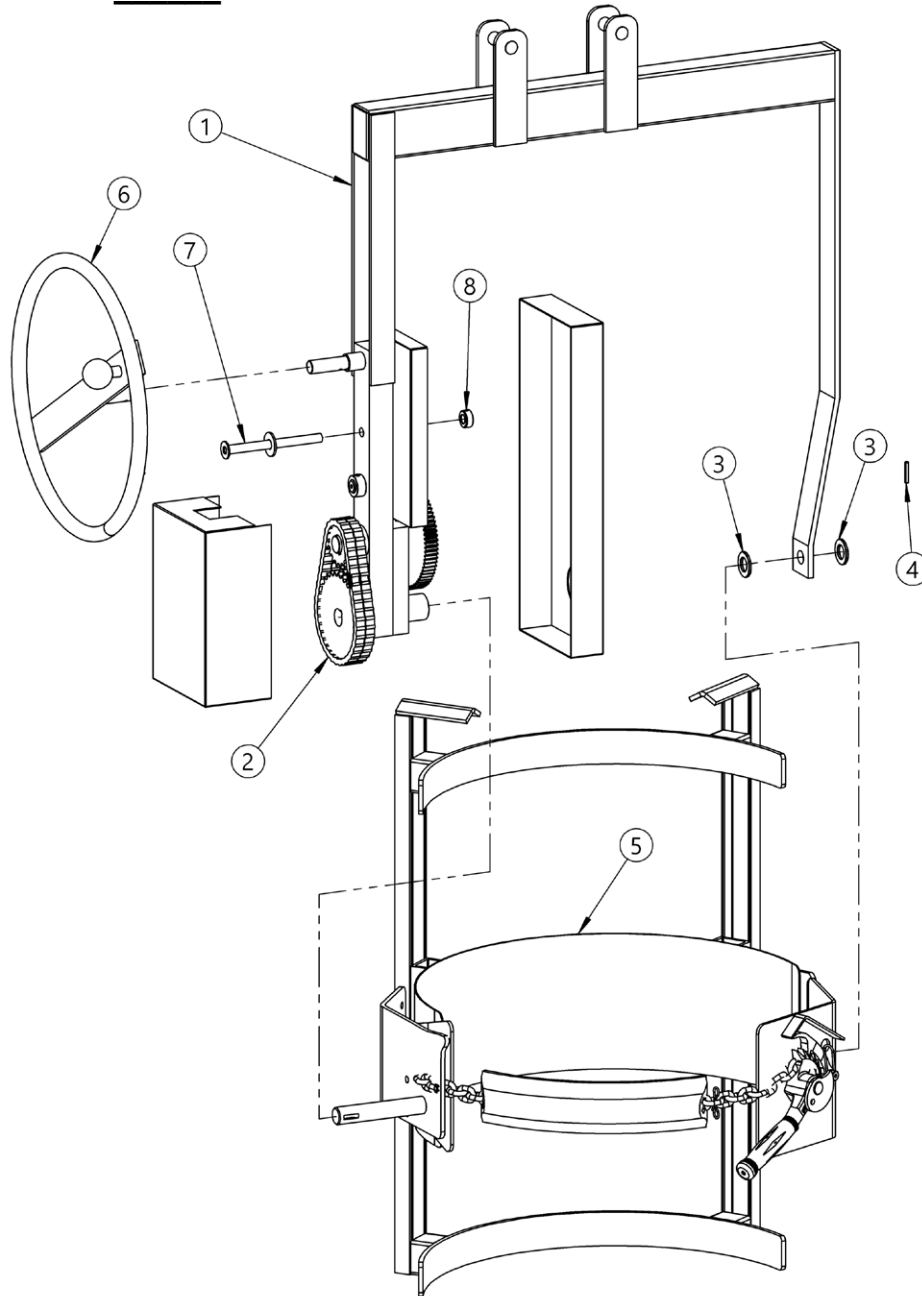

Parts List and Diagram for Morse Model KF-185S3-HD
Serial number 301861 to _____

ITEM NO.	PART NUMBER	DESCRIPTION	QTY.
1	KF-4503SS-P	OVERHEAD YOKE WELD 185A-HDSS	1
2	BOM-UHDSSS	POWER TRAIN, U, HD, SS GEARS	1
3	55SS-P	WASHER, 3/4 SAE FL 1-1/2 OD SS	2
4	64SS-P	ROLL PIN, 3/16 X 1-1/4, SS	2
5	KF-5000S3-P	SPL SADDLE ASM, KF	1
6	2685SS-P	HANDWHEEL, 16" SS, 3/4" BORE	1
7	101SS-P	STOP PIN, HANDWHEEL, 1/2", SS	1
8	1035SS-P	COLLAR, 1/2", SS	1

Parts List and Diagram for Morse Model KF-185S3-HD
Serial number 301861 to _____

ITEM NO.	PART NUMBER	DESCRIPTION	QTY.
1	KF-4210-P	SADDLE WELD, MOR, SS	1
2	1518SS-P	NUT, 1/4-20 NYLON LOCK, SS	1
3	1296SS-P	HHCS, 1/4-20 X 7-1/2, SS	1
4	4414-P	COVER, CINCH CHAIN, FLEX PVC	1
5	4710-P	PIN, BOW TIE COTTER, MOR	1
6	4408-P	CHAIN, 9/32 CINCH, SS, 40 LINK	1
7	4172SS-P	PIN, CINCH CHAIN, 5000M-P	1
8	4744SS-P	SNAP RING, EXTERNAL, 3/8" SS	1
9	5597ASS-P	RATCHET HINGE CPT, MOR, SS R&P	1