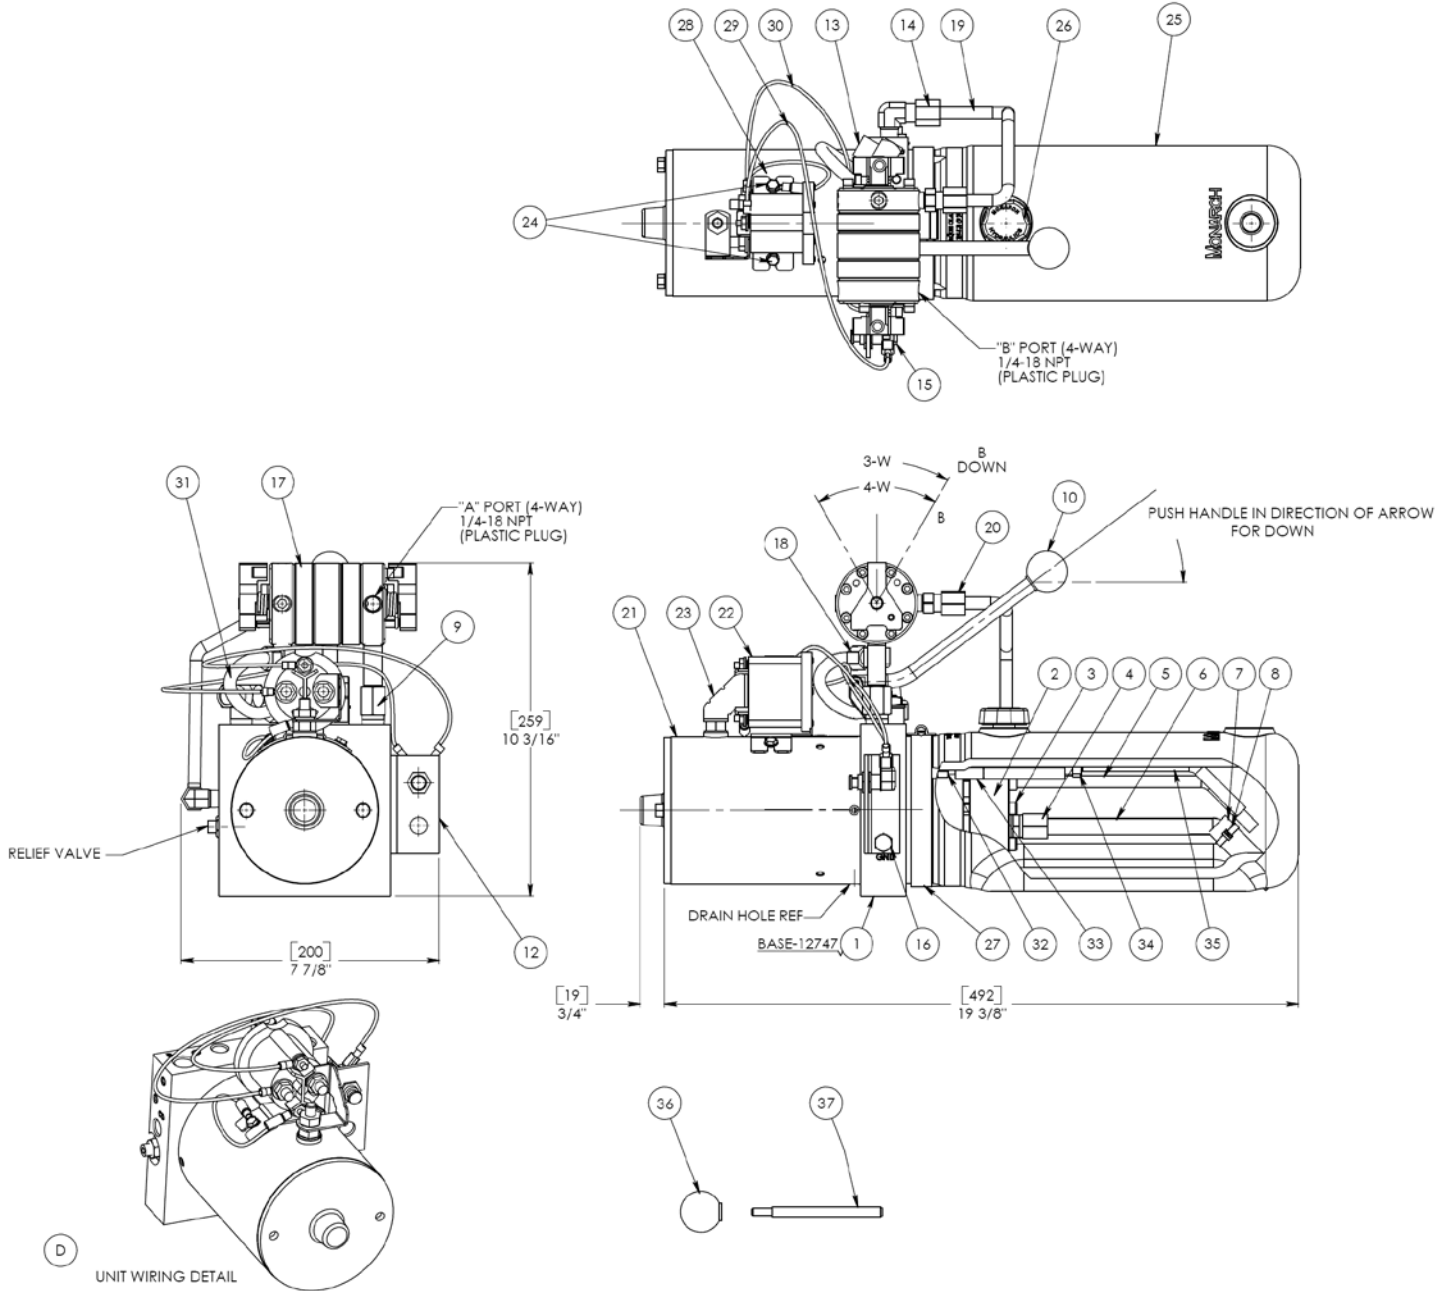

Parts List for Morse Pump Power Pack - Part # M3500-P

ITEM	QTY	PART #	DESCRIPTION
1	1	M12748-P	BASE ASM, M4507, STD MTR MNT
2	1	M12171-200-P	PUMP ASM, DC
3	4	M07819-P	SHCS, 1/4-20 X 2-3/4, MON
4	1	M01490-P	CONNECTOR ASM, BRASS 1/2TX3/8
5	1	M13021-1050-P	TUBE, RETURN, 45 DEG, 1/8 NPTF
6	1	M04297-08-P	TUBE, SUCTION, 45 DEG 1/2 ALUM
7	1	M01315-P	FILTER, SUCTION, MON
8	2	M01073-P	CLAMP, CABLE TIE, 1/16-1.75D
9	1	M01319-P	ADAPTER, PUMP VALVE, 3-3/8
10 *	1	M10803-P	HANDLE ASM, MANUAL RELEASE
11	1	M10802-P	VALVE, MANUAL, 2W/2P, NC
12	1	M01290-P	BRACKET, 2 TOGGLE SWITCH
13	1	M04196-P	FIT, ELBOW, 90 DEG, PIPE STL
14	1	M01487-P	ELBOW, COMP, STL, 90 3/8TX1/4
15	1	M03208-P	SWITCH, PUSH BUTTON, MOMENTARY
16	1	M07767-P	VALVE, MANUAL, 2W/2P, NC
17	1	M11012-P	VALVE ASM, CMP, 7/W, 4/W RD
18	2	M03578-P	FIT, ELBOW, 90 DEG, COMP, 3/8
19	1	M13151-P	TUBE, RETURN, 180 DEG
20	1	M01488-P	CONNECTOR ASM, 3/8T X 1/4
21	1	M08111-P	MOTOR, DC, 12V, 4.5", 1 TERM
22	1	M17744-P	SWITCH, SOLENOID, 12V DC
23	1	M13155-P	STRAP, MOTOR-SOLENOID
24	2	M07587-P	SCREW, HEX, WASHER, SERRATED
25	1	M04618-P	RESERVOIR, POLY, 4.5 X 12
26	1	M03171-P	PLUG, BREATHER, 3/8 NPT
27	1	M07900-P	CLAMP, HOSE, WORM GEAR, RSV
28	1	M07550-07-P	WIRE ASM, CONTROL, 16 AWG, HS
29	1	M13190-08-P	WIRE ASM, CONTROL, 1/4F 5/16
30	1	M13191-08-P	WIRE ASM, CONTROL, 1/4F #10
31	1	MTUB-044-P	TUBING, NYLON, 3/8 OD, .093W
32	1	M01080-P	NIPPLE, MALE PIPE, HEX 1/4-18
33	1	M01028-.75-P	VALVE ASM, PCFC, .75 GPM
34	1	M01085-P	BUSHING, REDUCER, 1/4M X 1/8F
35	1	M13021-5.5-P	TUBE, RETURN, 45 DEG 1/8 NPTF
36 *	2	M01157-P	BALL, PLASTIC, HANDLE, MON
37 *	2	M01326-P	ROD, VALVE HANDLE, MON
* Recommended spare parts.			

Parts Diagram for Morse Pump Power Pack - Part # M3500-P

Schematic for Morse Pump Power Pack - Part # M3500-P