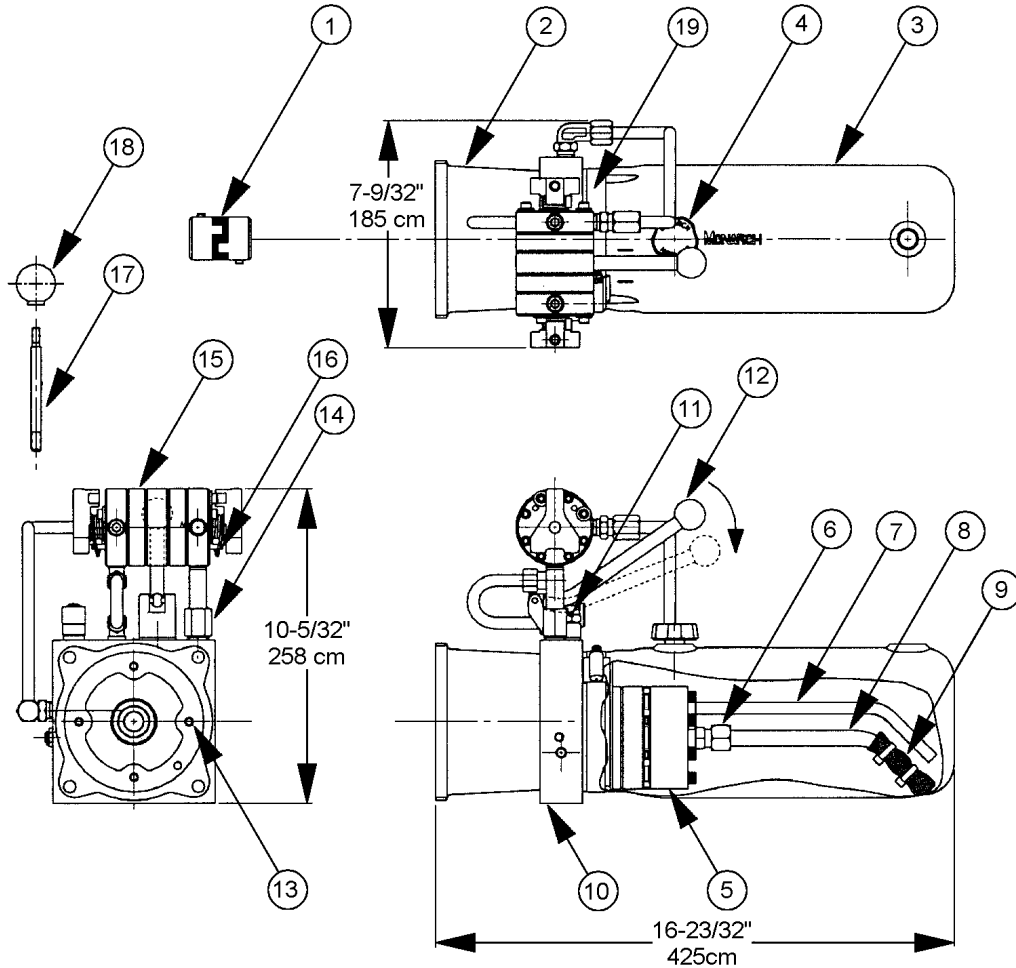

Parts List and Diagram for Morse Part # M4507-P Hydraulic Power Pack

Used on:

- 400, 405 and 500 Series with 110 or 114 Power Option and serial number 1202 to ____ (MMYY)
- 410 Series with 110 or 114 Power Option and serial number 1210 to ____ (MMYY)

ITEM	QTY.	PART #	DESCRIPTION
1	1	M18002-P	COUPLING ASM, M4509, M4507
2	1	M01615-P	HOUSING, PUMP/ MOTOR ADAPTER
3	1	M04618-P	RESERVOIR, POLY, 4.5 X 12
4	1	M03171-P	PLUG, BREATHER, 3/8 NPT
5	1	M12172-200-P	PUMP ASM, M4509, M4507
6	1	M01490-P	CONNECTOR ASM, BRASS 1/2TX3/8
7	1	M13021-1050-P	TUBE, RETURN, 45DEG, 1/8 NPTF
8	1	M04297-08-P	TUBE, SUCTION, 45DEG 1/2 ALUM
9	1	M01315-P	FILTER, SUCTION, MON
10	1	M12748-P	BASE ASM, M4507, STD MTR MNT

ITEM	QTY.	PART #	DESCRIPTION
11	1	M10802-P	VALVE, MANUAL, 2W/2P, NC
12	1	M10803-P	HANDLE ASM, MANUAL RELEASE
13	4	M07818-P	SHCS, 1/4-20 X 3
14	1	M01319-P	ADAPTER, PUMP VALVE, 3-3/8
15	1	M11012-P	VALVE ASM, CMP, 7/W, 4/W RD
16 *	2	M00018-P	SPRING, TORSION, MON
17 *	2	M01326-P	ROD, VALVE HANDLE, MON
18 *	2	M01157-P	BALL, PLASTIC, HANDLE, MON
19	1	M07900-P	CLAMP, HOSE, WORM GEAR, RSV
* Recommended spare parts			