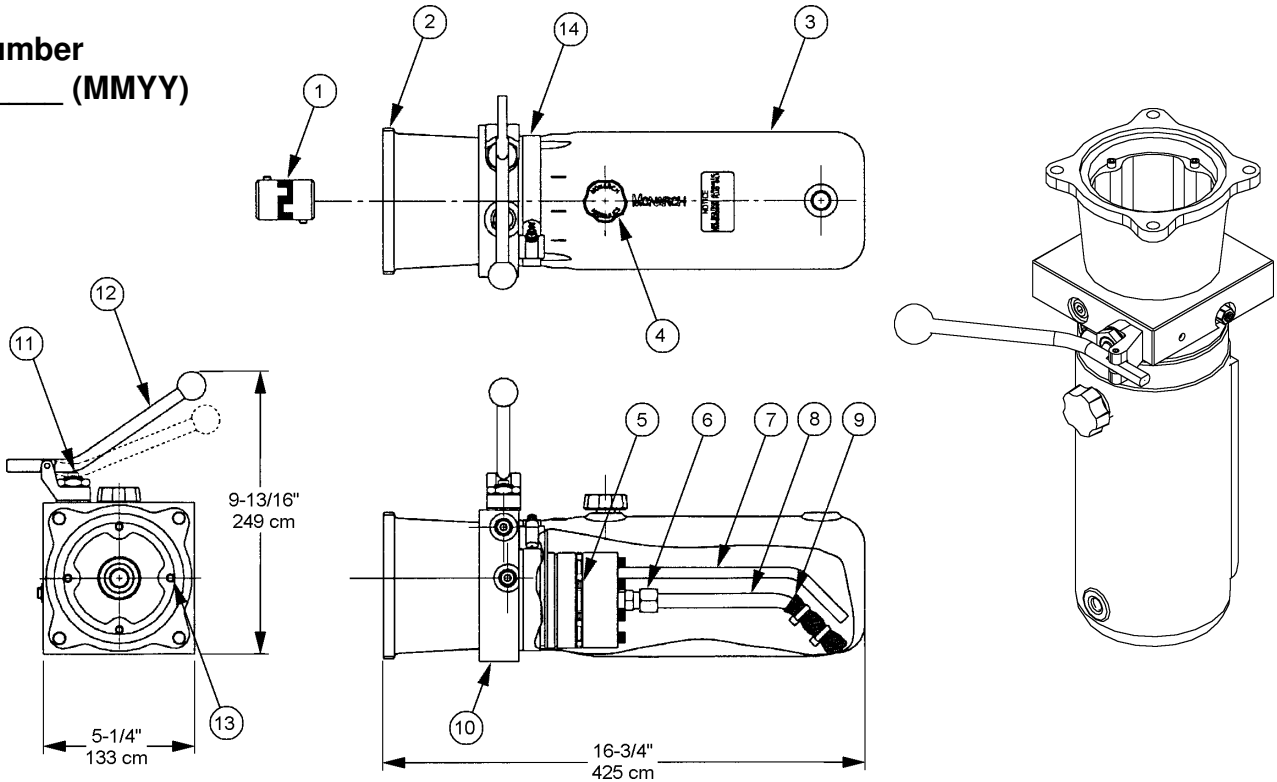

PARTS LIST AND DIAGRAM

for Morse Part Number M4509-P Hydraulic Power Pack

Used on: 400, 405 and 500 Series with 120 or 124 Option

Serial Number
0802 to ____ (MMYY)

ITEM	QTY.	PART #	DESCRIPTION
1	1	M18002-P	COUPLING ASM, M4509, M4507
2	1	M01615-P	HOUSING, PUMP/ MOTOR ADAPTER
3	1	M04618-P	RESERVOIR, POLY, 4.5 X 12
4	1	M03171-P	PLUG, BREATHER, 3/8 NPT
5	1	M12172-200-P	PUMP ASM, M4509, M4507
6	1	M01490-P	CONNECTOR ASM, BRASS 1/2TX3/8
7	1	M13021-1050-P	TUBE, RETURN, 45DEG, 1/8 NPTF
8	1	M04297-08-P	TUBE, SUCTION, 45DEG 1/2 ALUM
9	1	M01315-P	FILTER, SUCTION, MON
10	1	M12481-P	BASE ASM, M4509, MON
11	1	M10802-P	VALVE, MANUAL, 2W/2P, NC
12 *	1	M11208-P	HANDLE ASM, M4509, MON
13	4	M07818-P	SHCS, 1/4-20 X 3
14	1	M07900-P	CLAMP, HOSE, WORM GEAR, RSV

* Recommended spare parts