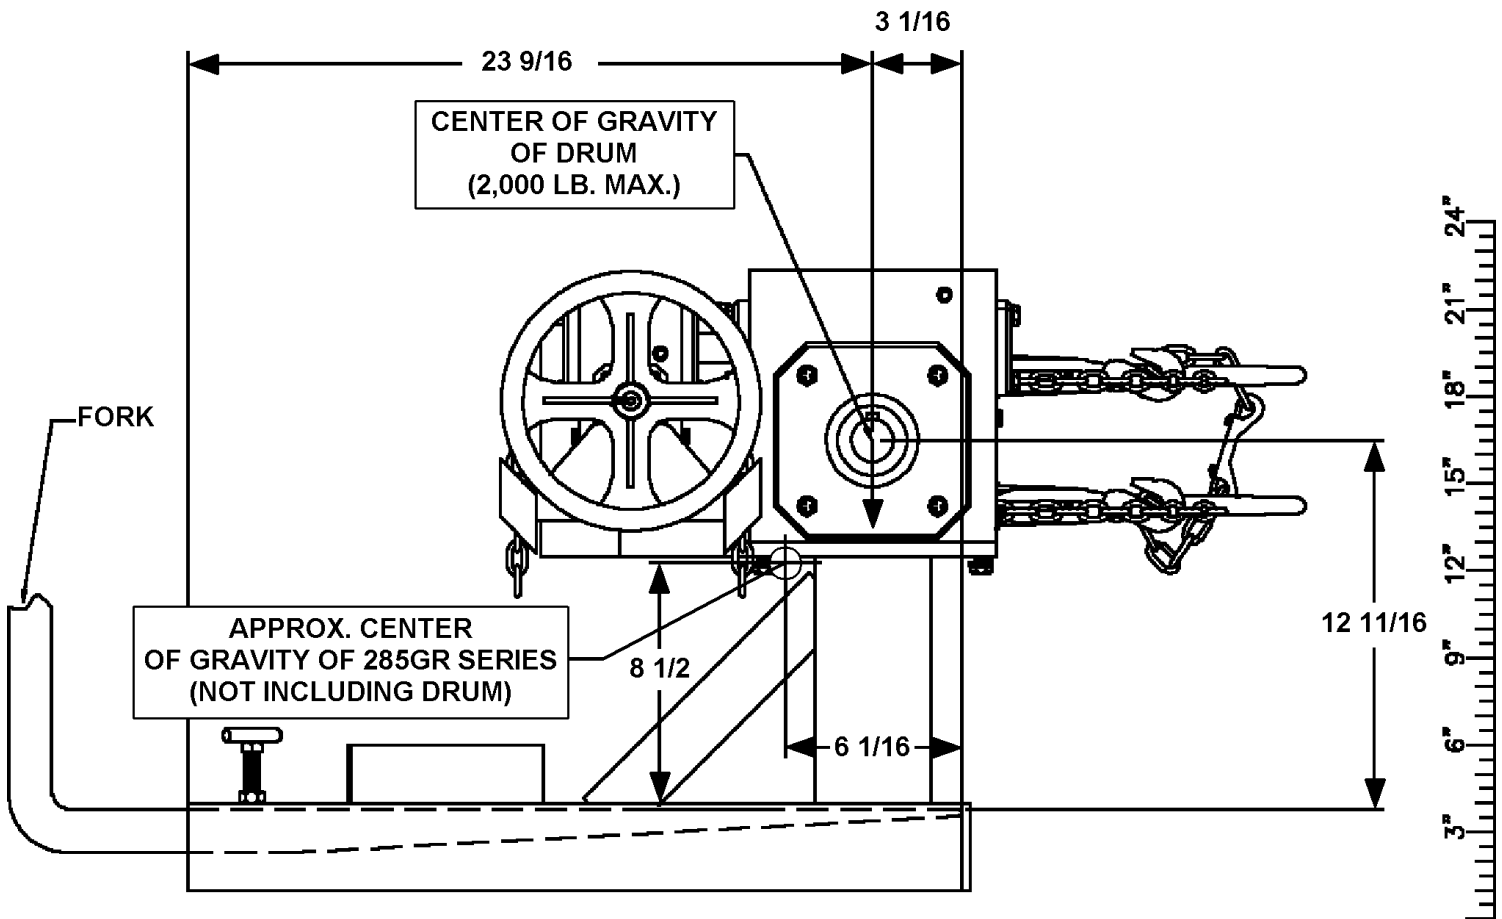

MORSE 285GR SERIES EXTRA HEAVY-DUTY FORK LIFT-KARRIER  
 Serial Number 0793 to \_\_\_\_ (MMYY)

#### CENTER OF GRAVITY DIMENSIONS FOR CALCULATING LOST LOAD ON EQUIPMENT

DIMENSIONS ARE MEASURED FROM INSIDE OF FORK TUBE END. THIS WILL GIVE A FIXED POINT TO WHICH LOST LOAD DATA CAN BE DETERMINED. (FORKS MUST BE TOUCHING THIS FORK TUBE END.)

MODEL	NET WEIGHT
285A-GR	244
285GM-GR	294
285G-GR	294

OPTION	SUBTRACT FROM MODEL
X02	-11 LB.
X03	-9 LB.