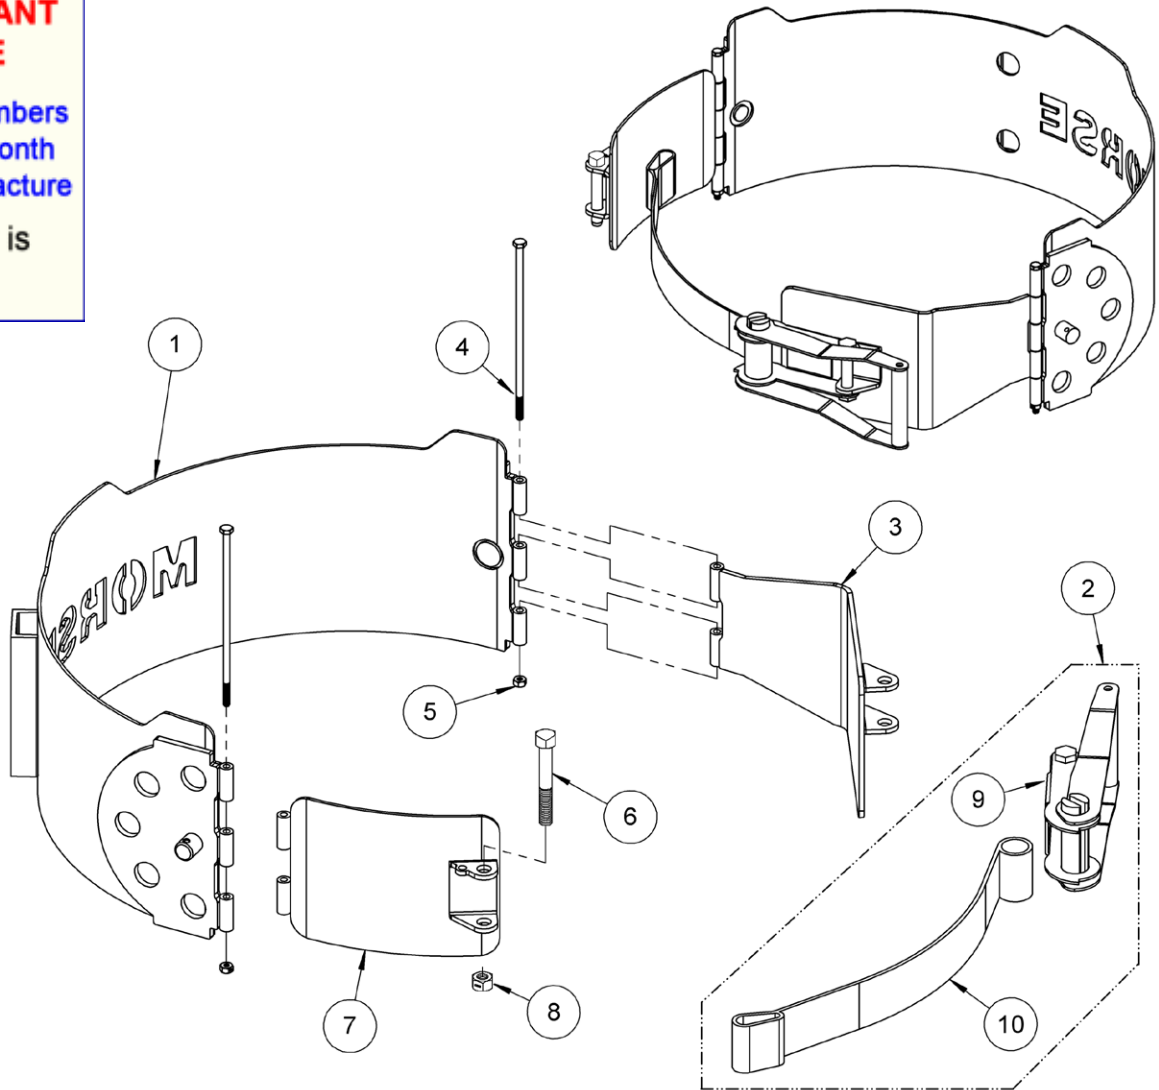

**Parts Diagram for Part # 102Z-P Drum Holder (Saddle) Assembly**

Used on

- 82A Series with Serial Number 0218 to \_\_\_\_ (MMYY)
- Model 80i with Serial Number 0218 to \_\_\_\_ (MMYY)
- Model 85i with Serial Number 0218 to \_\_\_\_ (MMYY)

**IMPORTANT NOTE**

4-Digit serial numbers are simply the month & year of manufacture

Example: 0802 is August 2002

ITEM NO.	PART NO.	DESCRIPTION	QTY.
1	131Z-P	SADDLE WELD, 11GA, 80i, 85i 82	1
2*	4449-P	STRAP RATCHET ASM, 2" X 3'	1
3	5953-P	RATCHET PLATE WELD, 85i	1
4	1296-P	HHCS, 1/4-20 X 7-1/2 GR5	2
5	1297-P	NUT, 1/4-20 REV HEX LOCK	2
6	4317-P	HHCS, 1/2-13 X 3"	1
7	6012-P	HINGED LINK, STRAP, 102Z-P	1
8	810-P	NUT, 1/2-13 REV HEX LOCK	1
9	5498-P	RATCHET ONLY, WEB STRAP 4449-P	1
10	5497-P	WEB STRAP, POLYESTER, 4449-P	1

\* Recommended spare parts